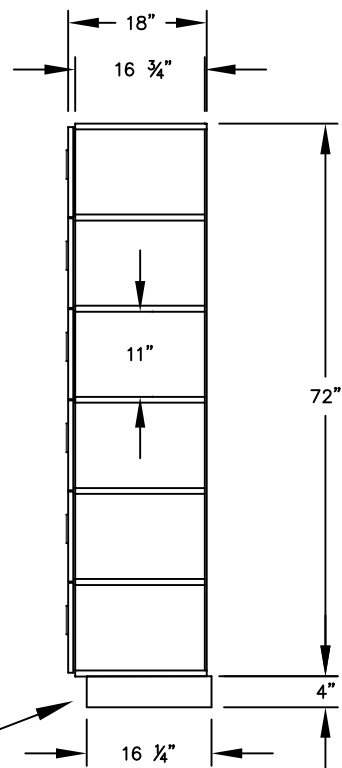

(NOTE: DESIGNER LOCKER SHOWN WITHOUT SIDE PANEL OR SLOPING HOOD. PLEASE ORDER SEPARATELY.)

MODEL #36368
12" WIDE SIX TIER BOX STYLE
DESIGNER WOOD LOCKER – 3 WIDE

(18) LOCKER COMPARTMENTS
 EACH COMPARTMENT:
 10-3/4" W x 11" H x 16-3/4" D

SIDE VIEW

(BASES ARE MADE OF INDUSTRIAL GRADE PARTICLEBOARD AND ARE COVERED IN A DURABLE BLACK LAMINATE. PLEASE SET BASE TO ALLOW 5/8" BETWEEN THE BACK OF THE LOCKER AND THE WALL FOR AIR VENTILATION.)

MODEL #36368

12" WIDE SIX TIER BOX STYLE
 DESIGNER WOOD LOCKER
 SIX FEET HIGH (ADD 4" FOR BASE)

AVAILABLE FINISHES: GRAY, BLUE, BLACK,
 MAPLE, CHERRY OR MAHOGANY

DRAWN: 3/2020

Established in 1936, Salsbury Industries is the industry leader in manufacturing and distributing quality lockers.