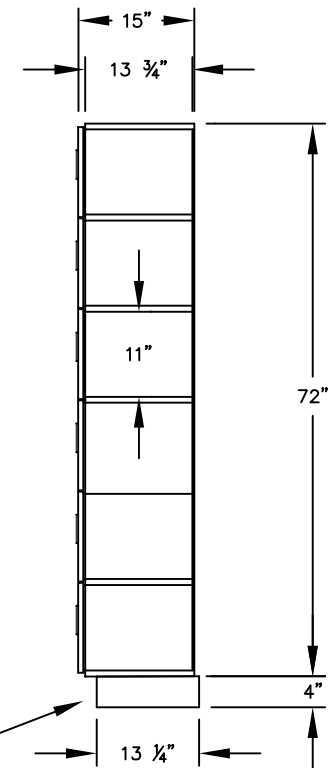

(NOTE: DESIGNER LOCKER SHOWN WITHOUT SIDE PANEL OR SLOPING HOOD. PLEASE ORDER SEPARATELY.)

MODEL #36365
12" WIDE SIX TIER BOX STYLE
DESIGNER WOOD LOCKER – 3 WIDE

(18) LOCKER COMPARTMENTS
 EACH COMPARTMENT:
 10-3/4" W x 11" H x 13-3/4" D

SIDE VIEW

(BASES ARE MADE OF INDUSTRIAL GRADE PARTICLEBOARD AND ARE COVERED IN A DURABLE BLACK LAMINATE. PLEASE SET BASE TO ALLOW 5/8" BETWEEN THE BACK OF THE LOCKER AND THE WALL FOR AIR VENTILATION.)

MODEL #36365

12" WIDE SIX TIER BOX STYLE
 DESIGNER WOOD LOCKER
 SIX FEET HIGH (ADD 4" FOR BASE)

AVAILABLE FINISHES: GRAY, BLUE, BLACK,
 MAPLE, CHERRY OR MAHOGANY

DRAWN: 3/2020

Established in 1936, Salsbury Industries is the industry leader in manufacturing and distributing quality lockers.