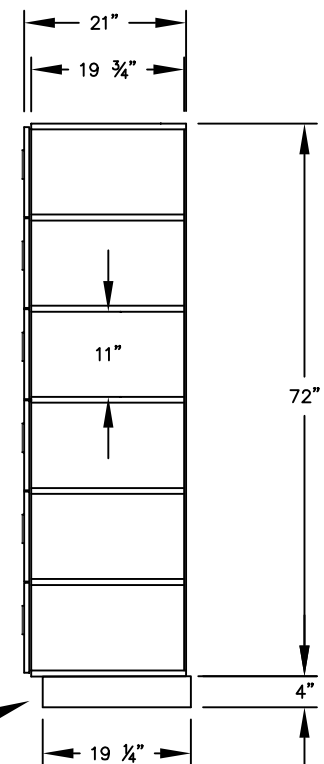

(NOTE: DESIGNER LOCKER SHOWN WITHOUT SIDE PANEL OR SLOPING HOOD. PLEASE ORDER SEPARATELY.)

MODEL #36361
12" WIDE SIX TIER BOX STYLE
DESIGNER WOOD LOCKER – 3 WIDE

(18) LOCKER COMPARTMENTS
 EACH COMPARTMENT:
 10-3/4" W x 11" H x 19-3/4" D

(BASES ARE MADE OF INDUSTRIAL GRADE PARTICLEBOARD AND ARE COVERED IN A DURABLE BLACK LAMINATE. PLEASE SET BASE TO ALLOW 5/8" BETWEEN THE BACK OF THE LOCKER AND THE WALL FOR AIR VENTILATION.)

MODEL #36361

12" WIDE SIX TIER BOX STYLE
 DESIGNER WOOD LOCKER
 SIX FEET HIGH (ADD 4" FOR BASE)

AVAILABLE FINISHES: GRAY, BLUE, BLACK,
 MAPLE, CHERRY OR MAHOGANY

DRAWN: 3/2020

Established in 1936, Salsbury Industries is the industry leader in manufacturing and distributing quality lockers.