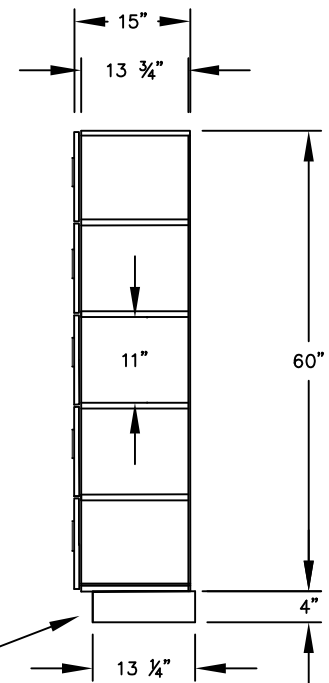

(NOTE: DESIGNER LOCKER SHOWN WITHOUT SIDE PANEL OR SLOPING HOOD. PLEASE ORDER SEPARATELY.)

MODEL #35355
12" WIDE FIVE TIER BOX STYLE
DESIGNER WOOD LOCKER – 3 WIDE

(15) LOCKER COMPARTMENTS
 EACH COMPARTMENT:
 10-3/4" W x 11" H x 13-3/4" D

SIDE VIEW

(BASES ARE MADE OF INDUSTRIAL GRADE PARTICLEBOARD AND ARE COVERED IN A DURABLE BLACK LAMINATE. PLEASE SET BASE TO ALLOW 5/8" BETWEEN THE BACK OF THE LOCKER AND THE WALL FOR AIR VENTILATION.)

MODEL #35355

12" WIDE FIVE TIER BOX STYLE
 DESIGNER WOOD LOCKER
 FIVE FEET HIGH (ADD 4" FOR BASE)

AVAILABLE FINISHES: GRAY, BLUE, BLACK,
 MAPLE, CHERRY OR MAHOGANY

DRAWN: 3/2020

Established in 1936, Salsbury Industries is the industry leader in manufacturing and distributing quality lockers.