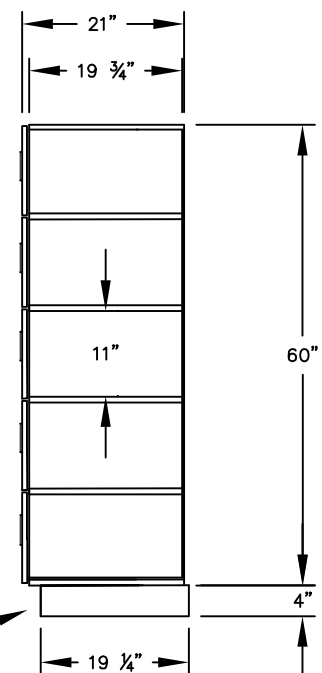

(NOTE: DESIGNER LOCKER SHOWN WITHOUT SIDE PANEL OR SLOPING HOOD. PLEASE ORDER SEPARATELY.)

**MODEL #35351
12" WIDE FIVE TIER BOX STYLE
DESIGNER WOOD LOCKER – 3 WIDE**

(15) LOCKER COMPARTMENTS
EACH COMPARTMENT:
10-3/4" W x 11" H x 19-3/4" D

SIDE VIEW

(BASES ARE MADE OF INDUSTRIAL GRADE PARTICLEBOARD AND ARE COVERED IN A DURABLE BLACK LAMINATE. PLEASE SET BASE TO ALLOW 5/8" BETWEEN THE BACK OF THE LOCKER AND THE WALL FOR AIR VENTILATION.)

MODEL #35351

12" WIDE FIVE TIER BOX STYLE
DESIGNER WOOD LOCKER
FIVE FEET HIGH (ADD 4" FOR BASE)

AVAILABLE FINISHES: GRAY, BLUE, BLACK,
MAPLE, CHERRY OR MAHOGANY

DRAWN: 3/2020

Established in 1936, Salsbury Industries is the industry leader in manufacturing and distributing quality lockers.