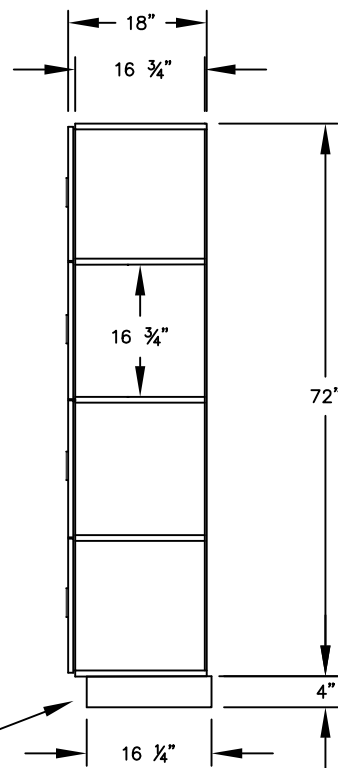

(NOTE: DESIGNER LOCKER SHOWN WITHOUT SIDE PANEL OR SLOPING HOOD. PLEASE ORDER SEPARATELY.)

**MODEL #34368**  
**12" WIDE FOUR TIER**  
**DESIGNER WOOD LOCKER – 3 WIDE**

(12) LOCKER COMPARTMENTS  
 EACH COMPARTMENT:  
 10-3/4" W x 17" H x 16-3/4" D

**SIDE VIEW**

(BASES ARE MADE OF INDUSTRIAL GRADE PARTICLEBOARD AND ARE COVERED IN A DURABLE BLACK LAMINATE. PLEASE SET BASE TO ALLOW 5/8" BETWEEN THE BACK OF THE LOCKER AND THE WALL FOR AIR VENTILATION.)

**MODEL #34368**

12" WIDE FOUR TIER  
 DESIGNER WOOD LOCKER  
 SIX FEET HIGH (ADD 4" FOR BASE)

AVAILABLE FINISHES: GRAY, BLUE, BLACK,  
 MAPLE, CHERRY OR MAHOGANY

DRAWN: 3/2020

***Established in 1936, Salsbury Industries is the industry leader in manufacturing and distributing quality lockers.***