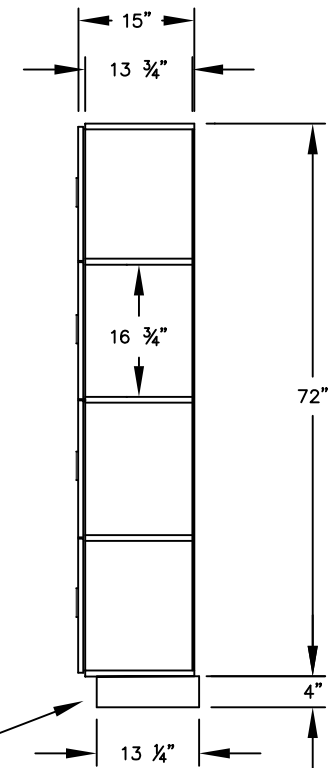

(NOTE: DESIGNER LOCKER SHOWN WITHOUT SIDE PANEL OR SLOPING HOOD. PLEASE ORDER SEPARATELY.)

MODEL #34365
12" WIDE FOUR TIER
DESIGNER WOOD LOCKER – 3 WIDE

(12) LOCKER COMPARTMENTS
 EACH COMPARTMENT:
 10-3/4" W x 17" H x 13-3/4" D

(BASES ARE MADE OF INDUSTRIAL GRADE PARTICLEBOARD AND ARE COVERED IN A DURABLE BLACK LAMINATE. PLEASE SET BASE TO ALLOW 5/8" BETWEEN THE BACK OF THE LOCKER AND THE WALL FOR AIR VENTILATION.)

SIDE VIEW

MODEL #34365

12" WIDE FOUR TIER
 DESIGNER WOOD LOCKER
 SIX FEET HIGH (ADD 4" FOR BASE)

AVAILABLE FINISHES: GRAY, BLUE, BLACK,
 MAPLE, CHERRY OR MAHOGANY

DRAWN: 3/2020

Established in 1936, Salsbury Industries is the industry leader in manufacturing and distributing quality lockers.