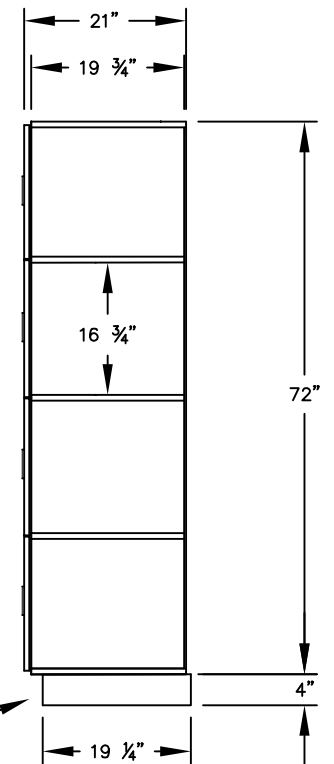

(NOTE: DESIGNER LOCKER SHOWN WITHOUT SIDE PANEL OR SLOPING HOOD. PLEASE ORDER SEPARATELY.)

**MODEL #34361**  
**12" WIDE FOUR TIER**  
**DESIGNER WOOD LOCKER – 3 WIDE**

(12) LOCKER COMPARTMENTS  
 EACH COMPARTMENT:  
 10-3/4" W x 17" H x 19-3/4" D

**SIDE VIEW**

(BASES ARE MADE OF INDUSTRIAL GRADE PARTICLEBOARD AND ARE COVERED IN A DURABLE BLACK LAMINATE. PLEASE SET BASE TO ALLOW 5/8" BETWEEN THE BACK OF THE LOCKER AND THE WALL FOR AIR VENTILATION.)

**MODEL #34361**

12" WIDE FOUR TIER  
 DESIGNER WOOD LOCKER  
 SIX FEET HIGH (ADD 4" FOR BASE)

AVAILABLE FINISHES: GRAY, BLUE, BLACK,  
 MAPLE, CHERRY OR MAHOGANY

DRAWN: 3/2020

***Established in 1936, Salsbury Industries is the industry leader in manufacturing and distributing quality lockers.***