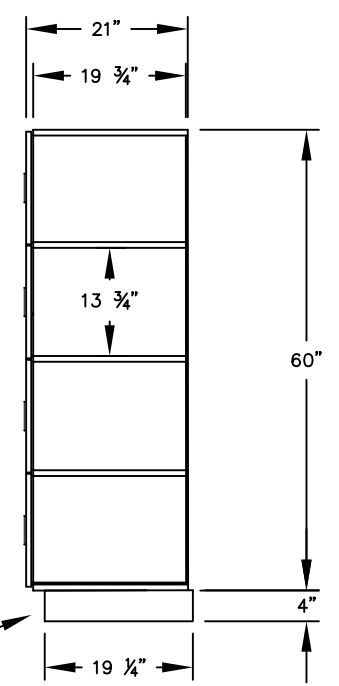

(NOTE: DESIGNER LOCKER SHOWN WITHOUT SIDE PANEL OR SLOPING HOOD. PLEASE ORDER SEPARATELY.)

**MODEL #34351  
12" WIDE FOUR TIER  
DESIGNER WOOD LOCKER – 3 WIDE**

(12) LOCKER COMPARTMENTS  
EACH COMPARTMENT:  
10-3/4" W x 14" H x 19-3/4" D

SIDE VIEW

(BASES ARE MADE OF INDUSTRIAL GRADE PARTICLEBOARD AND ARE COVERED IN A DURABLE BLACK LAMINATE. PLEASE SET BASE TO ALLOW 5/8" BETWEEN THE BACK OF THE LOCKER AND THE WALL FOR AIR VENTILATION.)

**MODEL #34351**  
  
12" WIDE FOUR TIER  
DESIGNER WOOD LOCKER  
FIVE FEET HIGH (ADD 4" FOR BASE)  
  
AVAILABLE FINISHES: GRAY, BLUE, BLACK,  
MAPLE, CHERRY OR MAHOGANY  
  
DRAWN: 3/2020