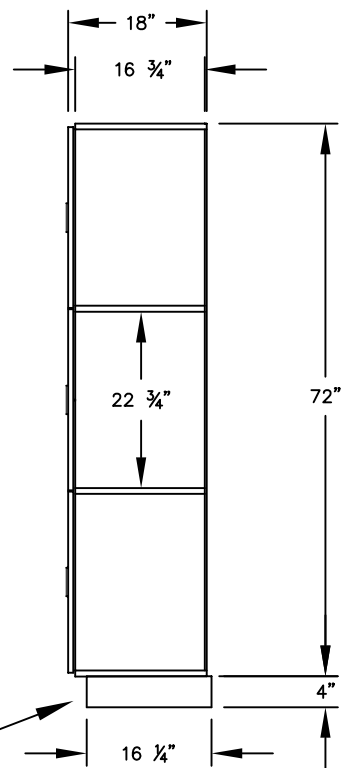

(NOTE: DESIGNER LOCKER SHOWN WITHOUT SIDE PANEL OR SLOPING HOOD. PLEASE ORDER SEPARATELY.)

**MODEL #33368  
12" WIDE TRIPLE TIER  
DESIGNER WOOD LOCKER – 3 WIDE**

(9) LOCKER COMPARTMENTS  
EACH COMPARTMENT:  
10-3/4" W x 22-3/4" H x 16-3/4" D

**SIDE VIEW**

(BASES ARE MADE OF INDUSTRIAL GRADE PARTICLEBOARD AND ARE COVERED IN A DURABLE BLACK LAMINATE. PLEASE SET BASE TO ALLOW 5/8" BETWEEN THE BACK OF THE LOCKER AND THE WALL FOR AIR VENTILATION.)

**MODEL #33368**

12" WIDE TRIPLE TIER  
DESIGNER WOOD LOCKER  
SIX FEET HIGH (ADD 4" FOR BASE)

AVAILABLE FINISHES: GRAY, BLUE, BLACK,  
MAPLE, CHERRY OR MAHOGANY

DRAWN: 3/2020

***Established in 1936, Salsbury Industries is the industry leader in manufacturing and distributing quality lockers.***