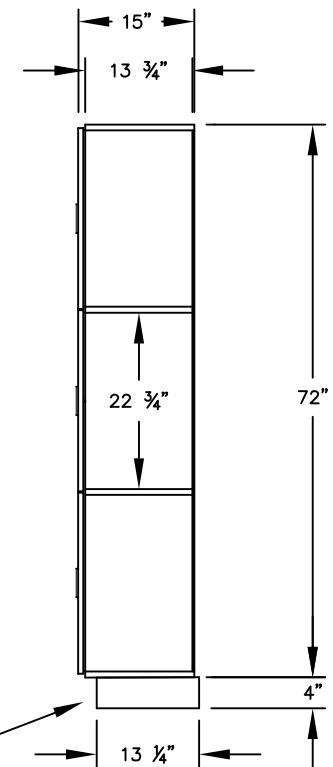

(NOTE: DESIGNER LOCKER SHOWN WITHOUT SIDE PANEL OR SLOPING HOOD. PLEASE ORDER SEPARATELY.)

MODEL #33365
12" WIDE TRIPLE TIER
DESIGNER WOOD LOCKER – 3 WIDE

(9) LOCKER COMPARTMENTS
 EACH COMPARTMENT:
 10-3/4" W x 22-3/4" H x 13-3/4" D

SIDE VIEW

(BASES ARE MADE OF INDUSTRIAL GRADE PARTICLEBOARD AND ARE COVERED IN A DURABLE BLACK LAMINATE. PLEASE SET BASE TO ALLOW 5/8" BETWEEN THE BACK OF THE LOCKER AND THE WALL FOR AIR VENTILATION.)

MODEL #33365

12" WIDE TRIPLE TIER
 DESIGNER WOOD LOCKER
 SIX FEET HIGH (ADD 4" FOR BASE)

AVAILABLE FINISHES: GRAY, BLUE, BLACK,
 MAPLE, CHERRY OR MAHOGANY

DRAWN: 3/2020

Established in 1936, Salsbury Industries is the industry leader in manufacturing and distributing quality lockers.