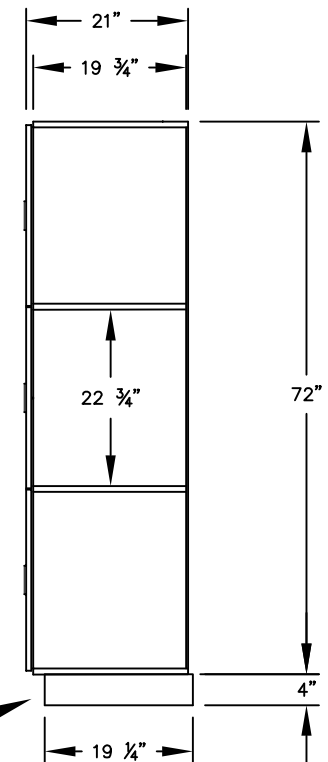

(NOTE: DESIGNER LOCKER SHOWN WITHOUT SIDE PANEL OR SLOPING HOOD. PLEASE ORDER SEPARATELY.)

**MODEL #33361  
12" WIDE TRIPLE TIER  
DESIGNER WOOD LOCKER – 3 WIDE**

(9) LOCKER COMPARTMENTS  
EACH COMPARTMENT:  
10-3/4" W x 22-3/4" H x 19-3/4" D

(BASES ARE MADE OF INDUSTRIAL GRADE PARTICLEBOARD AND ARE COVERED IN A DURABLE BLACK LAMINATE. PLEASE SET BASE TO ALLOW 5/8" BETWEEN THE BACK OF THE LOCKER AND THE WALL FOR AIR VENTILATION.)

**MODEL #33361**

12" WIDE TRIPLE TIER  
DESIGNER WOOD LOCKER  
SIX FEET HIGH (ADD 4" FOR BASE)

AVAILABLE FINISHES: GRAY, BLUE, BLACK,  
MAPLE, CHERRY OR MAHOGANY

DRAWN: 3/2020

***Established in 1936, Salsbury Industries is the industry leader in manufacturing and distributing quality lockers.***