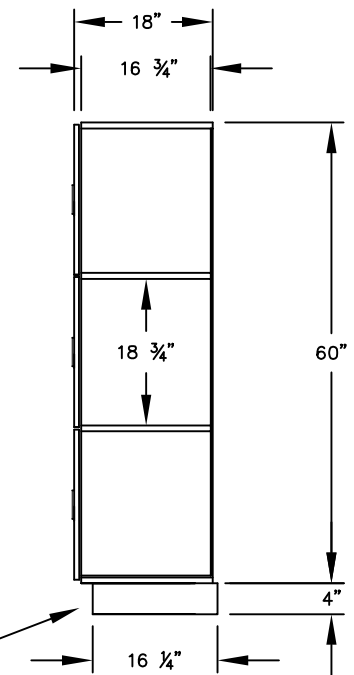

(NOTE: DESIGNER LOCKER SHOWN WITHOUT SIDE PANEL OR SLOPING HOOD. PLEASE ORDER SEPARATELY.)

**MODEL #33358
12" WIDE TRIPLE TIER
DESIGNER WOOD LOCKER – 3 WIDE**

(9) LOCKER COMPARTMENTS
EACH COMPARTMENT:
10-3/4" W x 18-3/4" H x 16-3/4" D

SIDE VIEW

(BASES ARE MADE OF INDUSTRIAL GRADE PARTICLEBOARD AND ARE COVERED IN A DURABLE BLACK LAMINATE. PLEASE SET BASE TO ALLOW 5/8" BETWEEN THE BACK OF THE LOCKER AND THE WALL FOR AIR VENTILATION.)

MODEL #33358

12" WIDE TRIPLE TIER
DESIGNER WOOD LOCKER
FIVE FEET HIGH (ADD 4" FOR BASE)

AVAILABLE FINISHES: GRAY, BLUE, BLACK,
MAPLE, CHERRY OR MAHOGANY

DRAWN: 3/2020

Established in 1936, Salsbury Industries is the industry leader in manufacturing and distributing quality lockers.