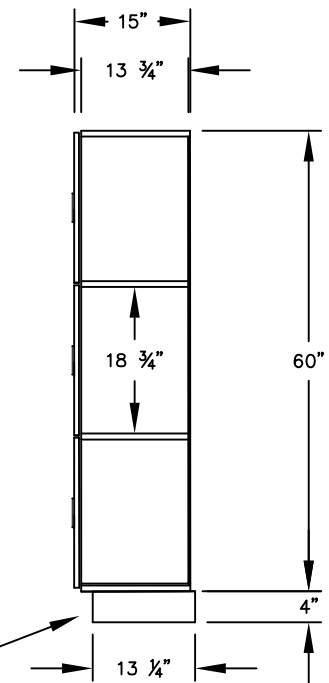

(NOTE: DESIGNER LOCKER SHOWN WITHOUT SIDE PANEL OR SLOPING HOOD. PLEASE ORDER SEPARATELY.)

MODEL #33355
12" WIDE TRIPLE TIER
DESIGNER WOOD LOCKER – 3 WIDE

(9) LOCKER COMPARTMENTS
 EACH COMPARTMENT:
 10-3/4" W x 18-3/4" H x 13-3/4" D

(BASES ARE MADE OF INDUSTRIAL GRADE PARTICLEBOARD AND ARE COVERED IN A DURABLE BLACK LAMINATE. PLEASE SET BASE TO ALLOW 5/8" BETWEEN THE BACK OF THE LOCKER AND THE WALL FOR AIR VENTILATION.)

SIDE VIEW

MODEL #33355

12" WIDE TRIPLE TIER
 DESIGNER WOOD LOCKER
 FIVE FEET HIGH (ADD 4" FOR BASE)

AVAILABLE FINISHES: GRAY, BLUE, BLACK,
 MAPLE, CHERRY OR MAHOGANY

DRAWN: 3/2020

Established in 1936, Salsbury Industries is the industry leader in manufacturing and distributing quality lockers.