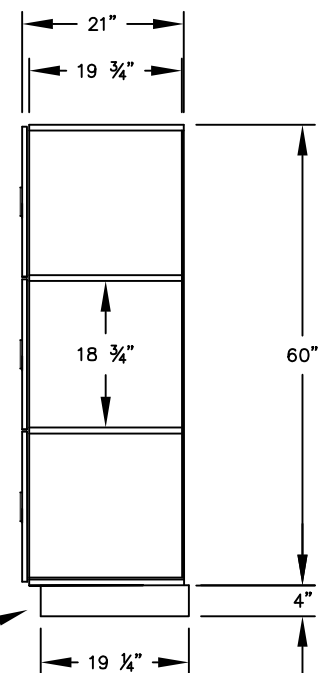

(NOTE: DESIGNER LOCKER SHOWN WITHOUT SIDE PANEL OR SLOPING HOOD. PLEASE ORDER SEPARATELY.)

**MODEL #33351  
12" WIDE TRIPLE TIER  
DESIGNER WOOD LOCKER – 3 WIDE**

(9) LOCKER COMPARTMENTS  
EACH COMPARTMENT:  
10-3/4" W x 18-3/4" H x 19-3/4" D

SIDE VIEW

(BASES ARE MADE OF INDUSTRIAL GRADE PARTICLEBOARD AND ARE COVERED IN A DURABLE BLACK LAMINATE. PLEASE SET BASE TO ALLOW 5/8" BETWEEN THE BACK OF THE LOCKER AND THE WALL FOR AIR VENTILATION.)

**MODEL #33351**

12" WIDE TRIPLE TIER  
DESIGNER WOOD LOCKER  
FIVE FEET HIGH (ADD 4" FOR BASE)

AVAILABLE FINISHES: GRAY, BLUE, BLACK,  
MAPLE, CHERRY OR MAHOGANY

DRAWN: 3/2020

***Established in 1936, Salsbury Industries is the industry leader in manufacturing and distributing quality lockers.***