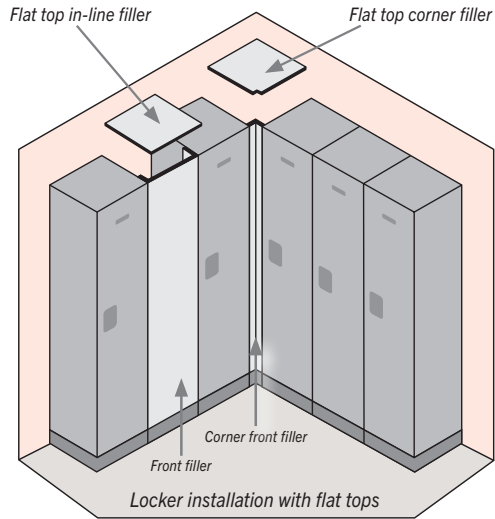

LOCKER FILLERS

Salsbury locker fillers are an ideal option for locker installations that encounter obstructions such as pipes, columns and other obstacles. Corner and in-line fillers overlay gaps between the existing locker tops and are easily attached providing a finished look to the locker installation. Vertical front fillers provide a professional appearance to the locker installation. Locker fillers can be easily field cut for custom installations.