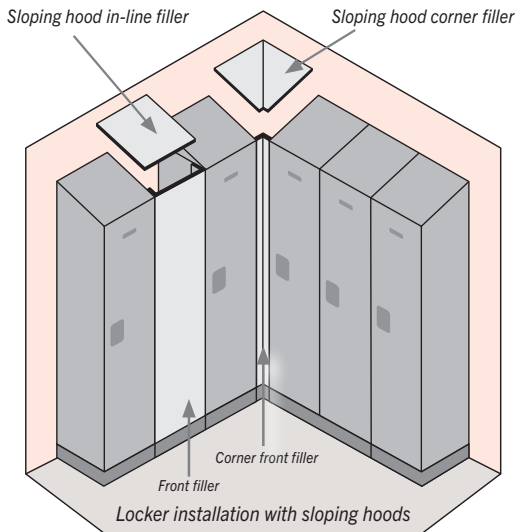

LOCKER FILLERS

Salsbury locker fillers are an ideal option for locker installations that encounter obstructions such as pipes, columns and other obstacles. Corner and in-line fillers overlay gaps between the existing locker tops and are easily attached providing a finished look to the locker installation. Vertical front fillers provide a professional appearance to the locker installation. Locker fillers can be easily field cut for custom installations.