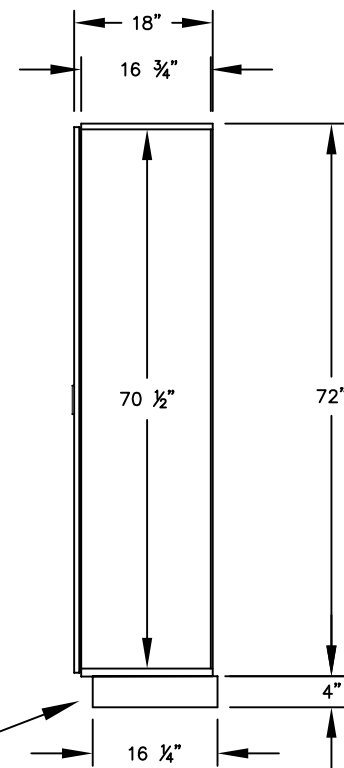

(NOTE: DESIGNER LOCKER SHOWN WITHOUT SIDE PANEL OR SLOPING HOOD. PLEASE ORDER SEPARATELY.)

MODEL #31368
 12" WIDE SINGLE TIER
 DESIGNER WOOD LOCKER – 3 WIDE

(3) LOCKER COMPARTMENTS
 EACH COMPARTMENT:
 10-3/4" W x 70-1/2" H x 16-3/4" D

SIDE VIEW

(BASES ARE MADE OF INDUSTRIAL GRADE PARTICLEBOARD AND ARE COVERED IN A DURABLE BLACK LAMINATE. PLEASE SET BASE TO ALLOW 5/8" BETWEEN THE BACK OF THE LOCKER AND THE WALL FOR AIR VENTILATION.)

MODEL #31368

12" WIDE SINGLE TIER
 DESIGNER WOOD LOCKER
 SIX FEET HIGH (ADD 4" FOR BASE)

AVAILABLE FINISHES: GRAY, BLUE, BLACK,
 MAPLE, CHERRY OR MAHOGANY

DRAWN: 3/2020

Established in 1936, Salsbury Industries is the industry leader in manufacturing and distributing quality lockers.