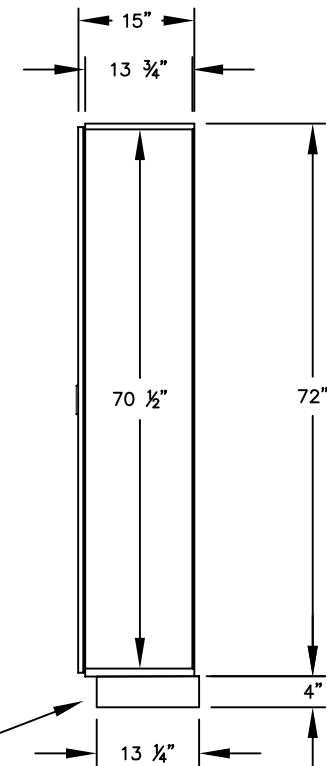

(NOTE: DESIGNER LOCKER SHOWN WITHOUT SIDE PANEL OR SLOPING HOOD. PLEASE ORDER SEPARATELY.)

**MODEL #31365
12" WIDE SINGLE TIER
DESIGNER WOOD LOCKER – 3 WIDE**

(3) LOCKER COMPARTMENTS
EACH COMPARTMENT:
10-3/4" W x 70-1/2" H x 13-3/4" D

SIDE VIEW

(BASES ARE MADE OF INDUSTRIAL GRADE PARTICLEBOARD AND ARE COVERED IN A DURABLE BLACK LAMINATE. PLEASE SET BASE TO ALLOW 5/8" BETWEEN THE BACK OF THE LOCKER AND THE WALL FOR AIR VENTILATION.)

MODEL #31365

12" WIDE SINGLE TIER
DESIGNER WOOD LOCKER
SIX FEET HIGH (ADD 4" FOR BASE)

AVAILABLE FINISHES: GRAY, BLUE, BLACK,
MAPLE, CHERRY OR MAHOGANY

DRAWN: 3/2020

Established in 1936, Salsbury Industries is the industry leader in manufacturing and distributing quality lockers.