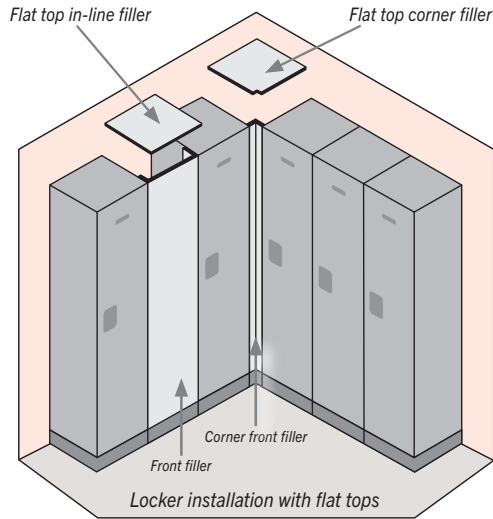

LOCKER FILLERS

Salsbury locker fillers are an ideal option for locker installations that encounter obstructions such as pipes, columns and other obstacles. Corner and in-line fillers overlay gaps between the existing locker tops and are easily attached providing a finished look to the locker installation. Vertical front fillers provide a professional appearance to the locker installation. Locker fillers can be easily field cut for custom installations.