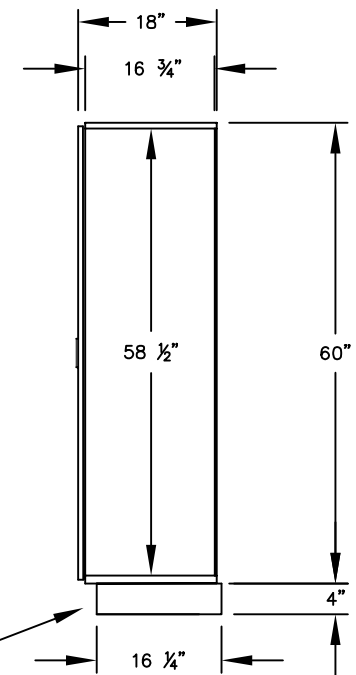

(NOTE: DESIGNER LOCKER SHOWN WITHOUT SIDE PANEL OR SLOPING HOOD. PLEASE ORDER SEPARATELY.)

MODEL #31358
12" WIDE SINGLE TIER
DESIGNER WOOD LOCKER – 3 WIDE

(3) LOCKER COMPARTMENTS
 EACH COMPARTMENT:
 10-3/4" W x 58-1/2" H x 16-3/4" D

SIDE VIEW

(BASES ARE MADE OF INDUSTRIAL GRADE PARTICLEBOARD AND ARE COVERED IN A DURABLE BLACK LAMINATE. PLEASE SET BASE TO ALLOW 5/8" BETWEEN THE BACK OF THE LOCKER AND THE WALL FOR AIR VENTILATION.)

MODEL #31358

12" WIDE SINGLE TIER
 DESIGNER WOOD LOCKER
 FIVE FEET HIGH (ADD 4" FOR BASE)

AVAILABLE FINISHES: GRAY, BLUE, BLACK,
 MAPLE, CHERRY OR MAHOGANY

DRAWN: 3/2020

Established in 1936, Salsbury Industries is the industry leader in manufacturing and distributing quality lockers.