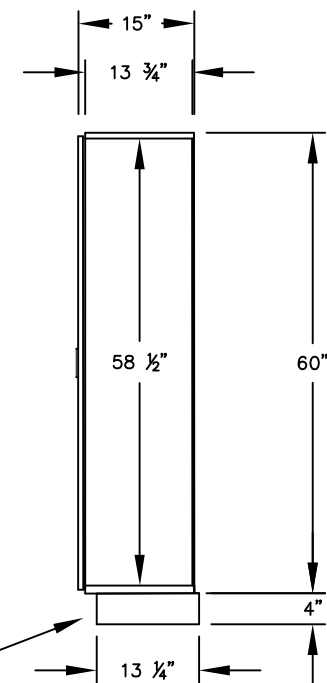

(NOTE: DESIGNER LOCKER SHOWN WITHOUT SIDE PANEL OR SLOPING HOOD. PLEASE ORDER SEPARATELY.)

**MODEL #31355  
12" WIDE SINGLE TIER  
DESIGNER WOOD LOCKER – 3 WIDE**

(3) LOCKER COMPARTMENTS  
EACH COMPARTMENT:  
10-3/4" W x 58-1/2" H x 13-3/4" D

SIDE VIEW

(BASES ARE MADE OF INDUSTRIAL GRADE PARTICLEBOARD AND ARE COVERED IN A DURABLE BLACK LAMINATE. PLEASE SET BASE TO ALLOW 5/8" BETWEEN THE BACK OF THE LOCKER AND THE WALL FOR AIR VENTILATION.)

**MODEL #31355**

12" WIDE SINGLE TIER  
DESIGNER WOOD LOCKER  
FIVE FEET HIGH (ADD 4" FOR BASE)

AVAILABLE FINISHES: GRAY, BLUE, BLACK,  
MAPLE, CHERRY OR MAHOGANY

DRAWN: 3/2020

***Established in 1936, Salsbury Industries is the industry leader in manufacturing and distributing quality lockers.***