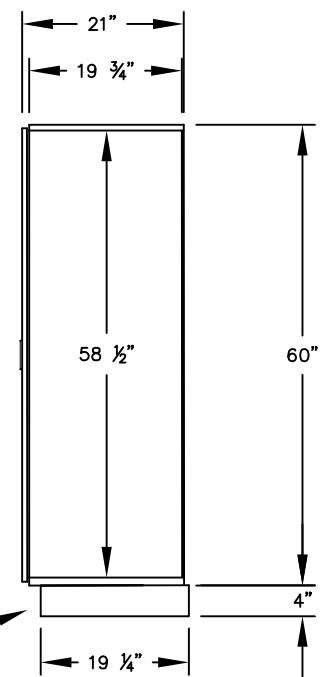

(NOTE: DESIGNER LOCKER SHOWN WITHOUT SIDE PANEL OR SLOPING HOOD. PLEASE ORDER SEPARATELY.)

MODEL #31351
 12" WIDE SINGLE TIER
 DESIGNER WOOD LOCKER – 3 WIDE

(3) LOCKER COMPARTMENTS
 EACH COMPARTMENT:
 10-3/4" W x 58-1/2" H x 19-3/4" D

SIDE VIEW

(BASES ARE MADE OF INDUSTRIAL GRADE PARTICLEBOARD AND ARE COVERED IN A DURABLE BLACK LAMINATE. PLEASE SET BASE TO ALLOW 5/8" BETWEEN THE BACK OF THE LOCKER AND THE WALL FOR AIR VENTILATION.)

MODEL #31351

12" WIDE SINGLE TIER
 DESIGNER WOOD LOCKER
 FIVE FEET HIGH (ADD 4" FOR BASE)

AVAILABLE FINISHES: GRAY, BLUE, BLACK,
 MAPLE, CHERRY OR MAHOGANY

DRAWN: 3/2020

Established in 1936, Salsbury Industries is the industry leader in manufacturing and distributing quality lockers.