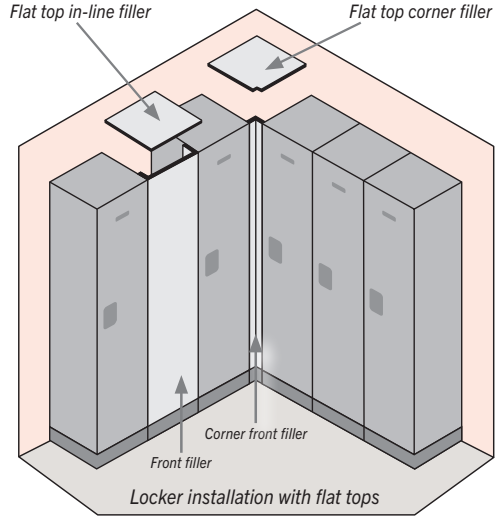

LOCKER FILLERS

Salsbury locker fillers are an ideal option for locker installations that encounter obstructions such as pipes, columns and other obstacles. Corner and in-line fillers overlay gaps between the existing locker tops and are easily attached providing a finished look to the locker installation. Vertical front fillers provide a professional appearance to the locker installation. Locker fillers can be easily field cut for custom installations.