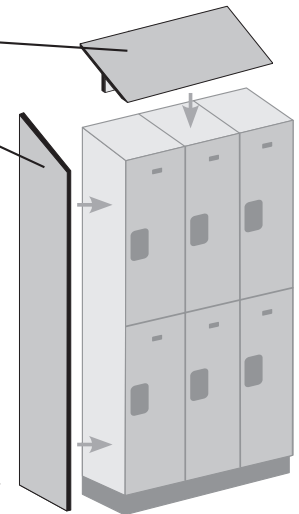

## DESIGNER LOCKER OPTIONS

SLOPING HOOD  
SIDE PANEL

*Note: Optional sloping hoods and side panels are sold separately.*

*Each single tier designer locker compartment includes a full-depth hat shelf, an 11-3/4" deep shoe shelf, a 5" deep shelf and a double prong ceiling hook.*

*Each double tier designer locker compartment includes a 5" deep shelf and a double prong ceiling hook.*

*The double tier "S" style designer locker increases each compartment to 40-3/4" high on one side to accommodate garments. Each compartment includes a 5" deep shelf and a double prong ceiling hook.*