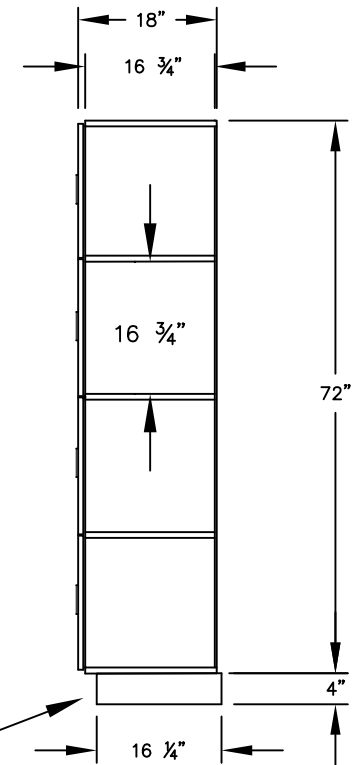

(NOTE: DESIGNER LOCKER SHOWN WITHOUT SIDE PANEL OR SLOPING HOOD. PLEASE ORDER SEPARATELY.)

MODEL #24368  
15" WIDE FOUR TIER  
DESIGNER WOOD LOCKER – 3 WIDE

(12) LOCKER COMPARTMENTS  
EACH COMPARTMENT:  
13-3/4" W x 17" H x 16-3/4" D

(BASES ARE MADE OF INDUSTRIAL GRADE PARTICLEBOARD AND ARE COVERED IN A DURABLE BLACK LAMINATE. PLEASE SET BASE TO ALLOW 5/8" BETWEEN THE BACK OF THE LOCKER AND THE WALL FOR AIR VENTILATION.)

SIDE VIEW

MODEL #24368

15" WIDE FOUR TIER  
DESIGNER WOOD LOCKER  
SIX FEET HIGH (ADD 4" FOR BASE)

AVAILABLE FINISHES: GRAY, BLUE, BLACK,  
MAPLE, CHERRY OR MAHOGANY

DRAWN: 3/2020

***Established in 1936, Salsbury Industries is the industry leader in manufacturing and distributing quality lockers.***