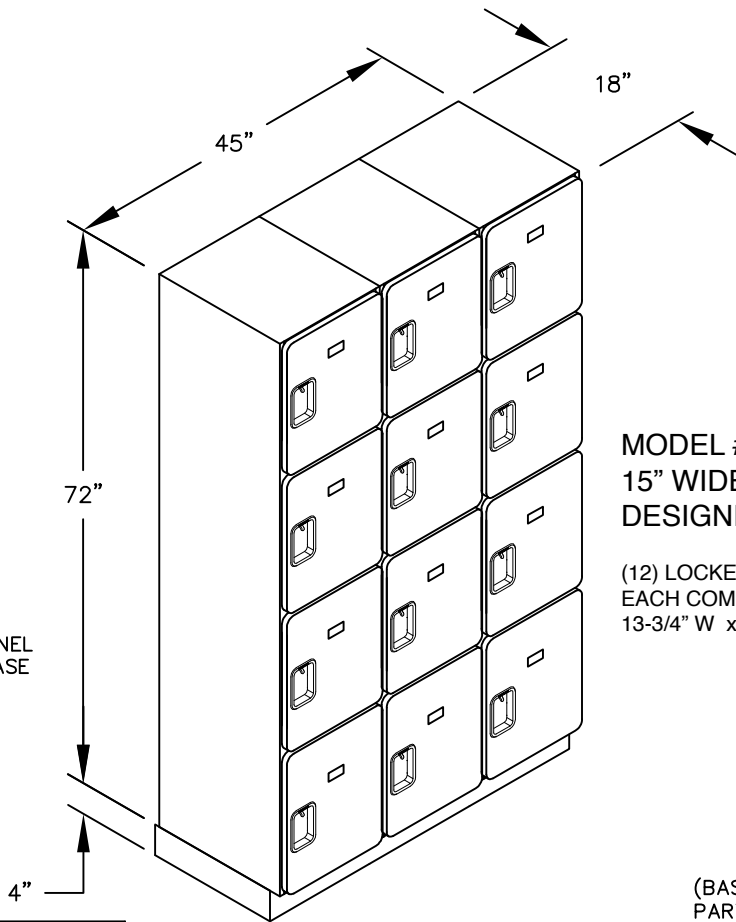

(NOTE: DESIGNER LOCKER SHOWN WITHOUT SIDE PANEL OR SLOPING HOOD. PLEASE ORDER SEPARATELY.)

MODEL #24368  
15" WIDE FOUR TIER  
DESIGNER WOOD LOCKER – 3 WIDE

(12) LOCKER COMPARTMENTS  
EACH COMPARTMENT:  
13-3/4" W x 17" H x 16-3/4" D

(BASES ARE MADE OF INDUSTRIAL GRADE PARTICLEBOARD AND ARE COVERED IN A DURABLE BLACK LAMINATE. PLEASE SET BASE TO ALLOW 5/8" BETWEEN THE BACK OF THE LOCKER AND THE WALL FOR AIR VENTILATION.)

SIDE VIEW

MODEL #24368

15" WIDE FOUR TIER  
DESIGNER WOOD LOCKER  
SIX FEET HIGH (ADD 4" FOR BASE)

AVAILABLE FINISHES: GRAY, BLUE, BLACK,  
MAPLE, CHERRY OR MAHOGANY

DRAWN: 3/2020

***Established in 1936, Salsbury Industries is the industry leader in manufacturing and distributing quality lockers.***