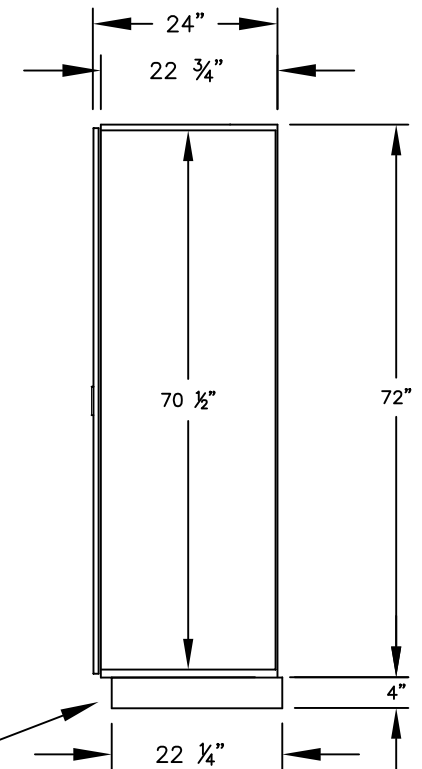

(NOTE: DESIGNER LOCKER SHOWN WITHOUT SIDE PANEL OR SLOPING HOOD. PLEASE ORDER SEPARATELY.)

MODEL #21364  
 15" WIDE SINGLE TIER  
 DESIGNER WOOD LOCKER – 3 WIDE

(3) LOCKER COMPARTMENTS  
 EACH COMPARTMENT:  
 13-3/4" W x 70-1/2" H x 22-3/4" D

SIDE VIEW

(BASES ARE MADE OF INDUSTRIAL GRADE PARTICLEBOARD AND ARE COVERED IN A DURABLE BLACK LAMINATE. PLEASE SET BASE TO ALLOW 5/8" BETWEEN THE BACK OF THE LOCKER AND THE WALL FOR AIR VENTILATION.)

MODEL #21364

15" WIDE SINGLE TIER  
 DESIGNER WOOD LOCKER  
 SIX FEET HIGH (ADD 4" FOR BASE)

AVAILABLE FINISHES: GRAY, BLUE, BLACK,  
 MAPLE, CHERRY OR MAHOGANY

DRAWN: 3/2020

***Established in 1936, Salsbury Industries is the industry leader in manufacturing and distributing quality lockers.***