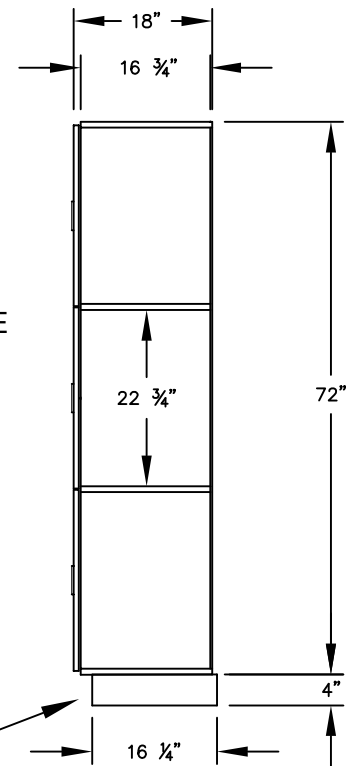

(NOTE: DESIGNER LOCKER SHOWN WITHOUT SIDE PANEL OR SLOPING HOOD. PLEASE ORDER SEPARATELY.)

MODEL #18-23368
18" WIDE TRIPLE TIER
DESIGNER WOOD LOCKER – 3 WIDE

(9) LOCKER COMPARTMENTS
 EACH COMPARTMENT:
 16-3/4" W x 22-3/4" H x 16-3/4" D

SIDE VIEW

(BASES ARE MADE OF INDUSTRIAL GRADE PARTICLEBOARD AND ARE COVERED IN A DURABLE BLACK LAMINATE. PLEASE SET BASE TO ALLOW 5/8" BETWEEN THE BACK OF THE LOCKER AND THE WALL FOR AIR VENTILATION.)

MODEL #18-23368

18" WIDE TRIPLE TIER
 DESIGNER WOOD LOCKER
 SIX FEET HIGH (ADD 4" FOR BASE)

AVAILABLE FINISHES: GRAY, BLUE, BLACK,
 MAPLE, CHERRY OR MAHOGANY

DRAWN: 3/2020

Established in 1936, Salsbury Industries is the industry leader in manufacturing and distributing quality lockers.