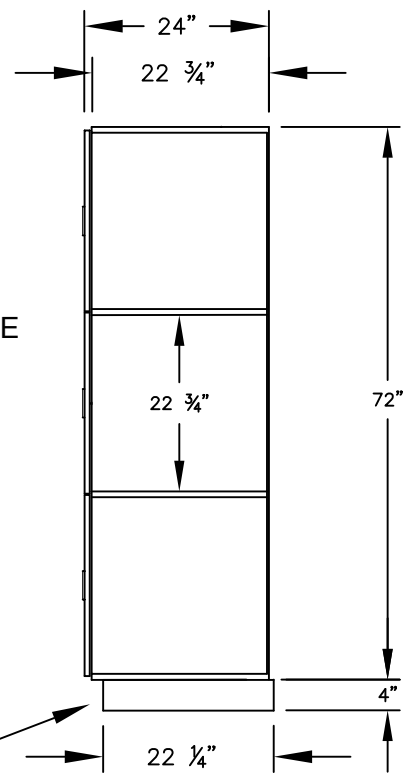

(NOTE: DESIGNER LOCKER SHOWN WITHOUT SIDE PANEL OR SLOPING HOOD. PLEASE ORDER SEPARATELY.)

MODEL #18-23364
18" WIDE TRIPLE TIER
DESIGNER WOOD LOCKER – 3 WIDE

(9) LOCKER COMPARTMENTS
 EACH COMPARTMENT:
 16-3/4" W x 22-3/4" H x 22-3/4" D

SIDE VIEW

(BASES ARE MADE OF INDUSTRIAL GRADE PARTICLEBOARD AND ARE COVERED IN A DURABLE BLACK LAMINATE. PLEASE SET BASE TO ALLOW 5/8" BETWEEN THE BACK OF THE LOCKER AND THE WALL FOR AIR VENTILATION.)

MODEL #18-23364

18" WIDE TRIPLE TIER
 DESIGNER WOOD LOCKER
 SIX FEET HIGH (ADD 4" FOR BASE)

AVAILABLE FINISHES: GRAY, BLUE, BLACK,
 MAPLE, CHERRY OR MAHOGANY

DRAWN: 3/2020

Established in 1936, Salsbury Industries is the industry leader in manufacturing and distributing quality lockers.