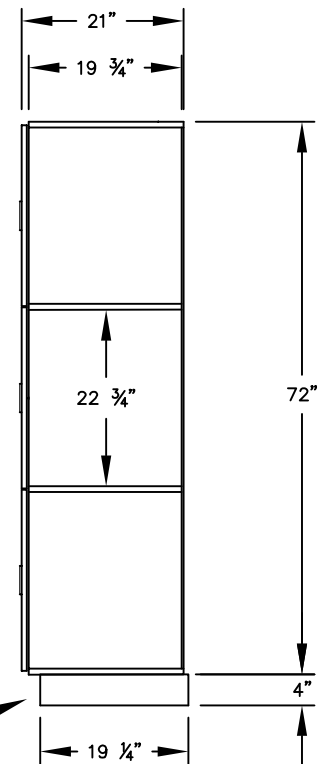

(NOTE: DESIGNER LOCKER SHOWN WITHOUT SIDE PANEL OR SLOPING HOOD. PLEASE ORDER SEPARATELY.)

**MODEL #18-23361
18" WIDE TRIPLE TIER
DESIGNER WOOD LOCKER – 3 WIDE**

(9) LOCKER COMPARTMENTS
EACH COMPARTMENT:
16-3/4" W x 22-3/4" H x 19-3/4" D

SIDE VIEW

(BASES ARE MADE OF INDUSTRIAL GRADE PARTICLEBOARD AND ARE COVERED IN A DURABLE BLACK LAMINATE. PLEASE SET BASE TO ALLOW 5/8" BETWEEN THE BACK OF THE LOCKER AND THE WALL FOR AIR VENTILATION.)

MODEL #18-23361

18" WIDE TRIPLE TIER
DESIGNER WOOD LOCKER
SIX FEET HIGH (ADD 4" FOR BASE)

AVAILABLE FINISHES: GRAY, BLUE, BLACK,
MAPLE, CHERRY OR MAHOGANY

DRAWN: 3/2020

Established in 1936, Salsbury Industries is the industry leader in manufacturing and distributing quality lockers.