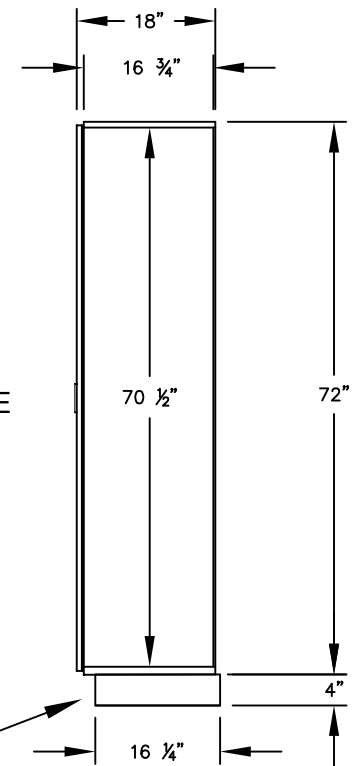

(NOTE: DESIGNER LOCKER SHOWN WITHOUT SIDE PANEL OR SLOPING HOOD. PLEASE ORDER SEPARATELY.)

MODEL #18-21368
18" WIDE SINGLE TIER
DESIGNER WOOD LOCKER – 3 WIDE

(3) LOCKER COMPARTMENTS
 EACH COMPARTMENT:
 16-3/4" W x 70-1/2" H x 16-3/4" D

SIDE VIEW

(BASES ARE MADE OF INDUSTRIAL GRADE PARTICLEBOARD AND ARE COVERED IN A DURABLE BLACK LAMINATE. PLEASE SET BASE TO ALLOW 5/8" BETWEEN THE BACK OF THE LOCKER AND THE WALL FOR AIR VENTILATION.)

MODEL #18-21368

18" WIDE SINGLE TIER
 DESIGNER WOOD LOCKER
 SIX FEET HIGH (ADD 4" FOR BASE)

AVAILABLE FINISHES: GRAY, BLUE, BLACK,
 MAPLE, CHERRY OR MAHOGANY

DRAWN: 3/2020

Established in 1936, Salsbury Industries is the industry leader in manufacturing and distributing quality lockers.