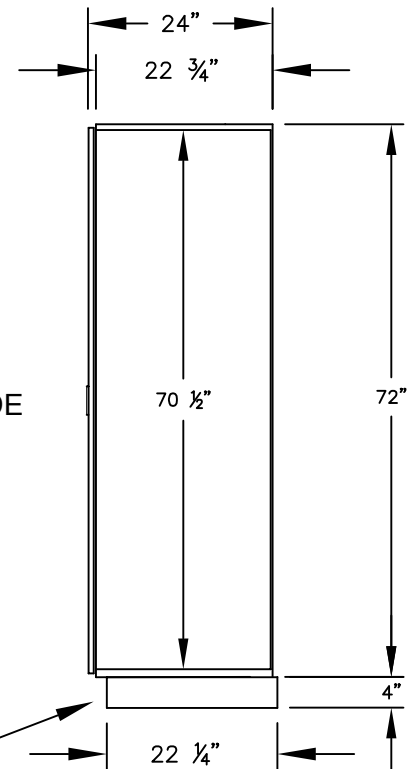

(NOTE: DESIGNER LOCKER SHOWN WITHOUT SIDE PANEL OR SLOPING HOOD. PLEASE ORDER SEPARATELY.)

**MODEL #18-21364  
18" WIDE SINGLE TIER  
DESIGNER WOOD LOCKER – 3 WIDE**

(3) LOCKER COMPARTMENTS  
EACH COMPARTMENT:  
16-3/4" W x 70-1/2" H x 22-3/4" D

**SIDE VIEW**

(BASES ARE MADE OF INDUSTRIAL GRADE PARTICLEBOARD AND ARE COVERED IN A DURABLE BLACK LAMINATE. PLEASE SET BASE TO ALLOW 5/8" BETWEEN THE BACK OF THE LOCKER AND THE WALL FOR AIR VENTILATION.)

**MODEL #18-21364**

18" WIDE SINGLE TIER  
DESIGNER WOOD LOCKER  
SIX FEET HIGH (ADD 4" FOR BASE)

AVAILABLE FINISHES: GRAY, BLUE, BLACK,  
MAPLE, CHERRY OR MAHOGANY

DRAWN: 3/2020

***Established in 1936, Salsbury Industries is the industry leader in manufacturing and distributing quality lockers.***