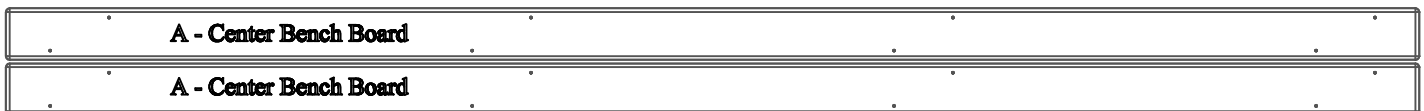

( 1 ) - One Fastener Pack  
FP-DB8F-CU-01

FP - Fastener Pack

C - Bench End

C - Bench End

C - Bench End

C - Bench End

( 4 ) - Four Bench Ends  
BSA-FME-B-01

( 2 ) - Two Side Bench Boards  
BP-DB8F-B-01

( 2 ) - Two Center Bench Boards  
BP-DB8F-A-01

Before assembly, please make sure all fasteners are included.

32 - #12 x 2 1/2" Flat Head Phillips Screw

Also needed for this assembly will be the following materials: