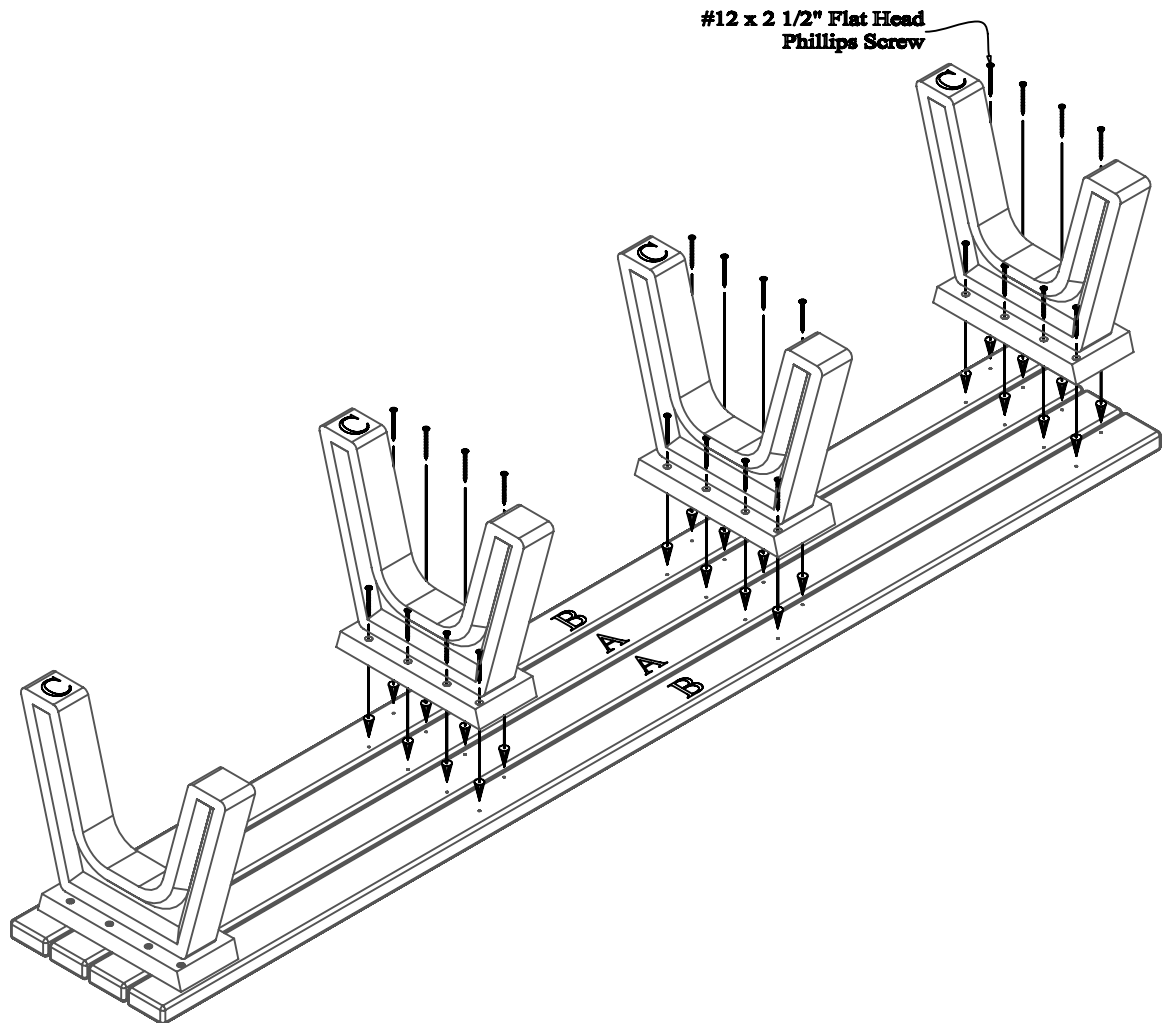

Step #3:

Place the last (3) Three Bench Ends in position as shown above being sure to align the pre-drilled holes to the pilot holes in the bench boards. After the holes are properly aligned, fasten with (1) One #12 x 2 1/2" Flat Head Phillips Screw per hole to secure.

Note: Be sure to tighten all screw completely after this step.