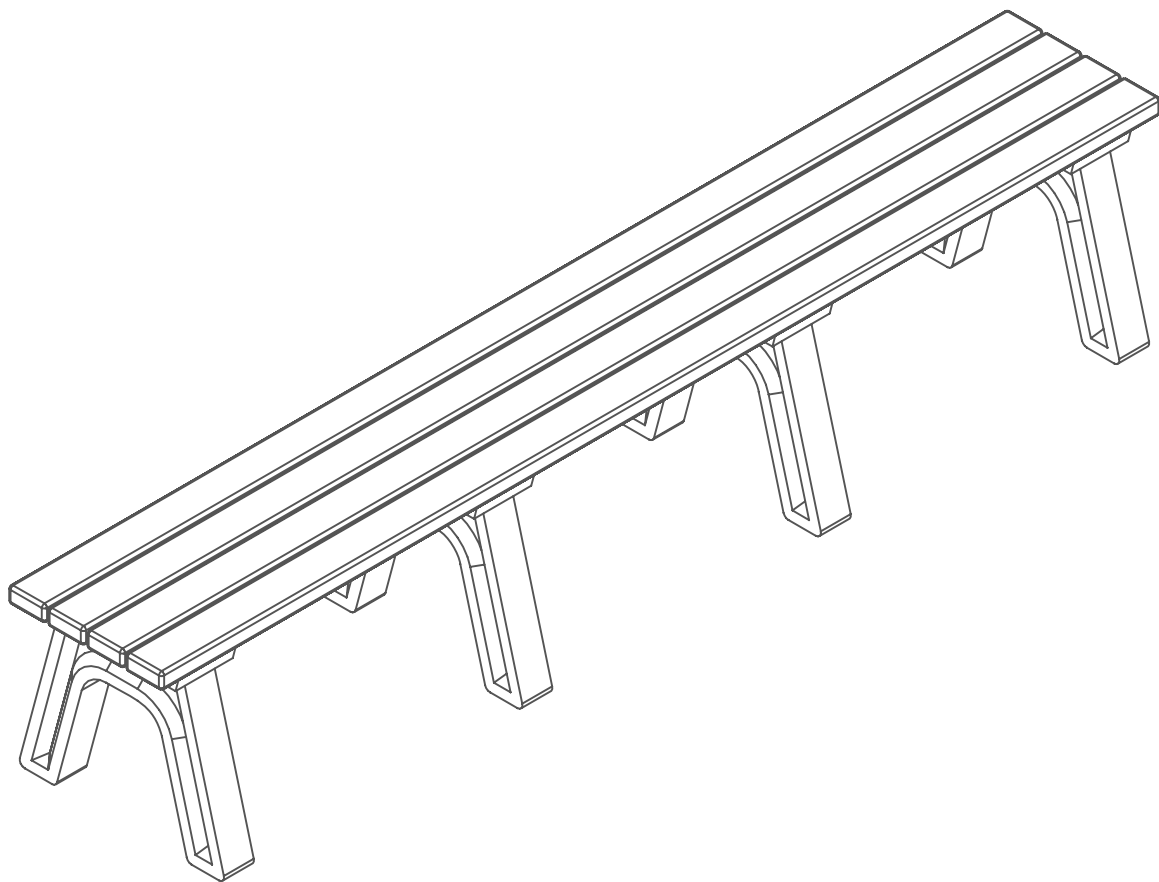

# 8 Foot Deluxe Flat Park Bench

For Fastener Pack  
(FP-DB8F-CU-01)

Congratulations !!

You have just purchased the finest recycled plastic  
park bench available. Enjoy !!!

Before assembly, please make sure all components are included.

( 1 ) - One Fastener Pack  
FP-DB8F-CU-01

FP - Fastener Pack

C - Bench End

C - Bench End

C - Bench End

C - Bench End

( 4 ) - Four Bench Ends  
BSA-FME-B-01

( 2 ) - Two Side Bench Boards  
BP-DB8F-B-01

( 2 ) - Two Center Bench Boards  
BP-DB8F-A-01

Before assembly, please make sure all fasteners are included.

32 - #12 x 2 1/2" Flat Head Phillips Screw

Also needed for this assembly will be the following materials: