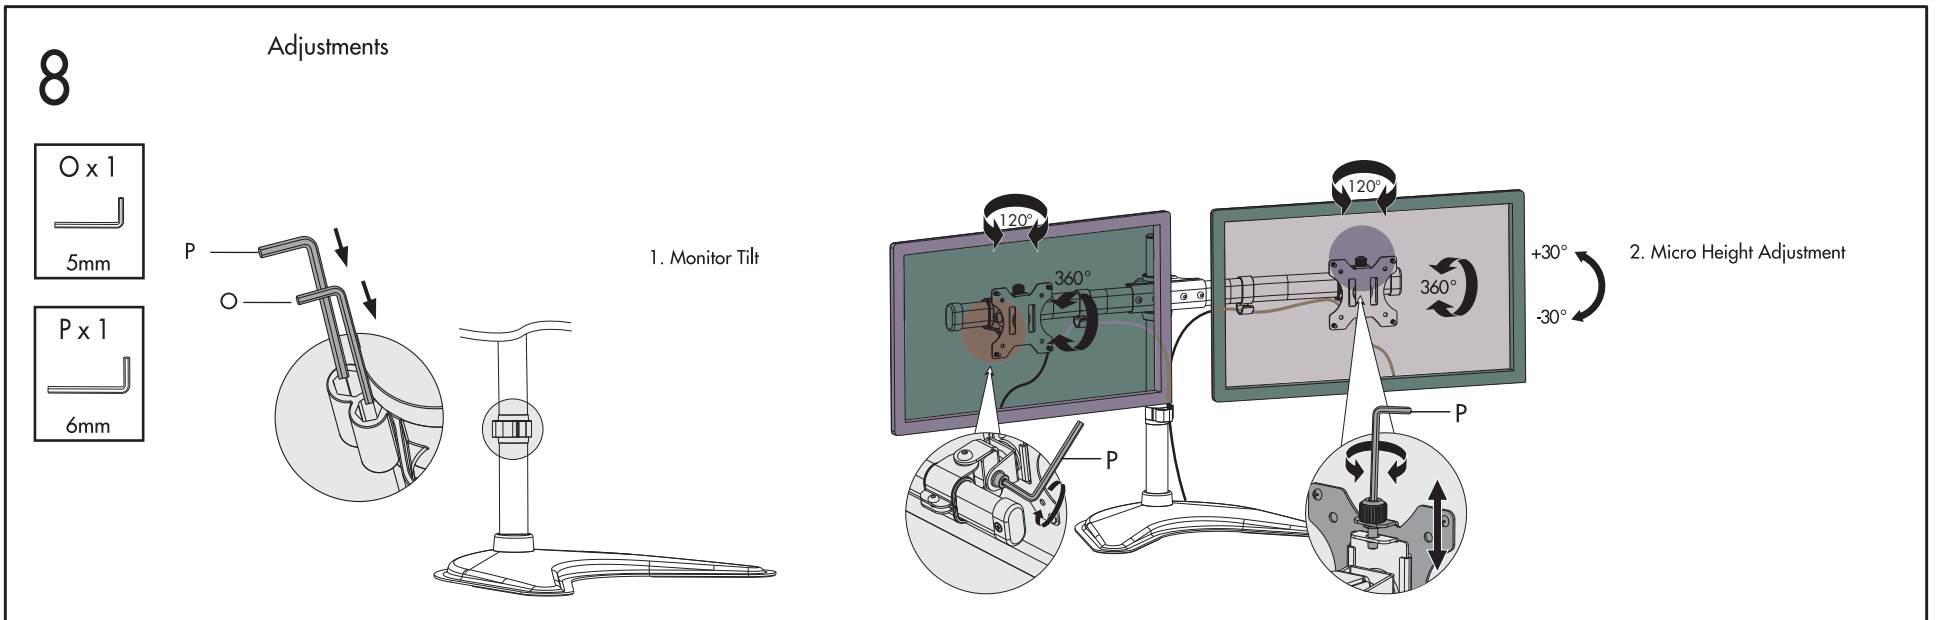

VESA
75x75
100x100

EACH
8 kg
17.6 lbs

27"

±30°

- General Precautions:
- Read and follow all instructions and warnings before use.
 - This product contains small items that could be a choking hazard if swallowed. Keep away from children.
 - Make sure the desk or mounting surface can support the combined weight of the mount and the screen.
 - Never exceed the maximum load capacity of 17.6 lbs. (8 kg).
 - Check joint parts every two months to make sure the screws have not loosened.
 - This product is intended for indoor use only.