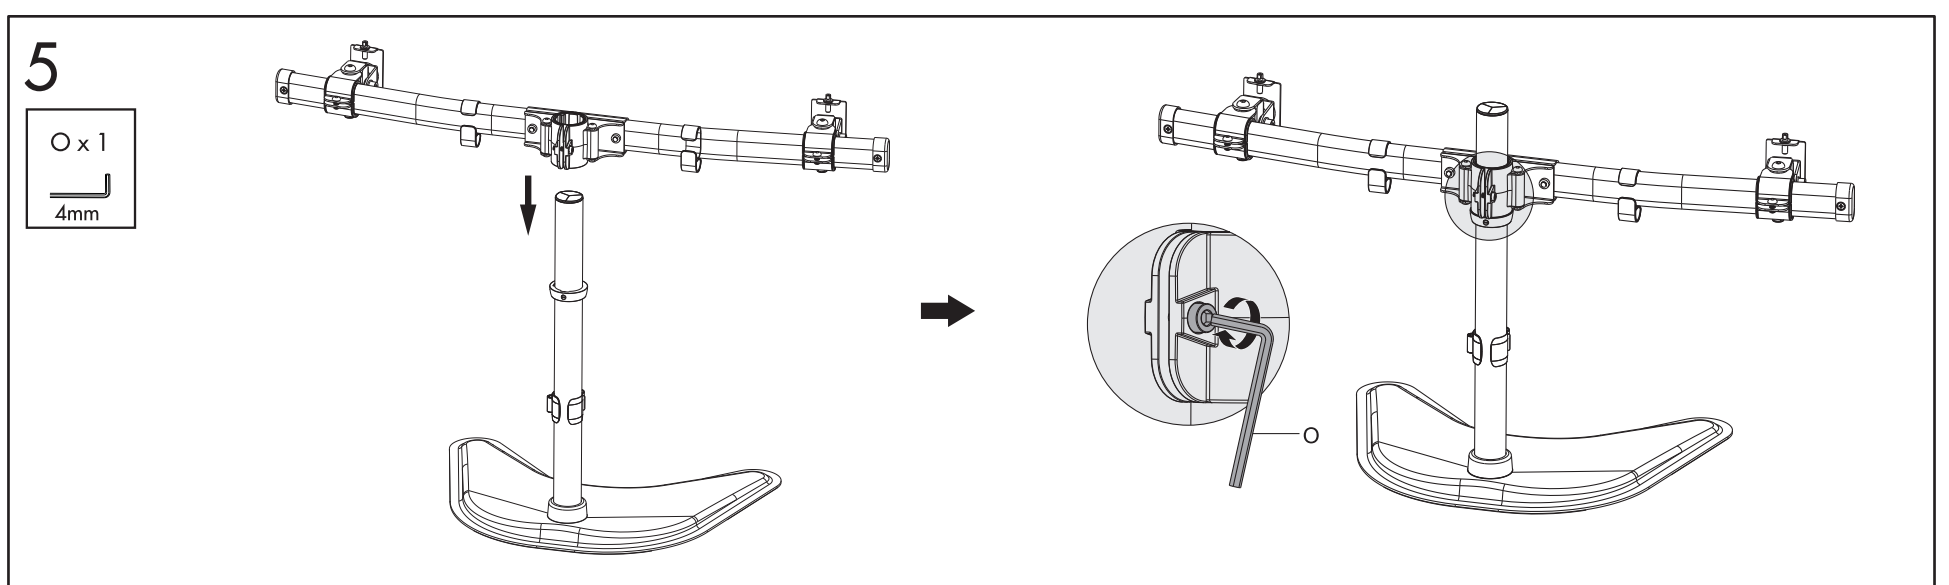

VESA
75x75
100x100

EACH
8 kg
17.6 lbs

27"

±30°

- General Precautions:
- Read and follow all instructions and warnings before use.
 - This product contains small items that could be a choking hazard if swallowed. Keep away from children.
 - Make sure the desk or mounting surface can support the combined weight of the mount and the screen.
 - Never exceed the maximum load capacity of 17.6 lbs. (8 kg).
 - Check joint parts every two months to make sure the screws have not loosened.
 - This product is intended for indoor use only.