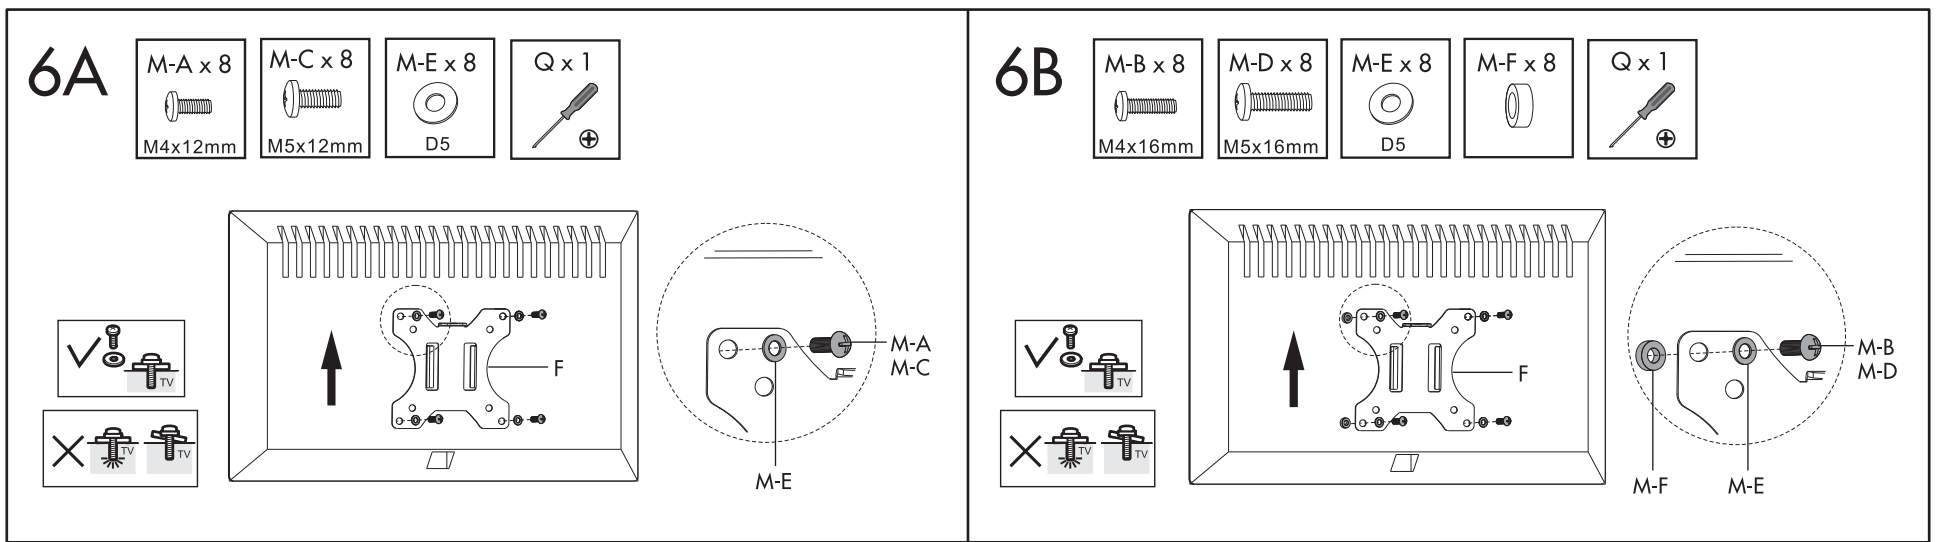

VESA
75x75
100x100

EACH
8 kg
17.6 lbs

27"

±30°

- General Precautions:
- Read and follow all instructions and warnings before use.
 - This product contains small items that could be a choking hazard if swallowed. Keep away from children.
 - Make sure the desk or mounting surface can support the combined weight of the mount and the screen.
 - Never exceed the maximum load capacity of 17.6 lbs. (8 kg).
 - Check joint parts every two months to make sure the screws have not loosened.
 - This product is intended for indoor use only.