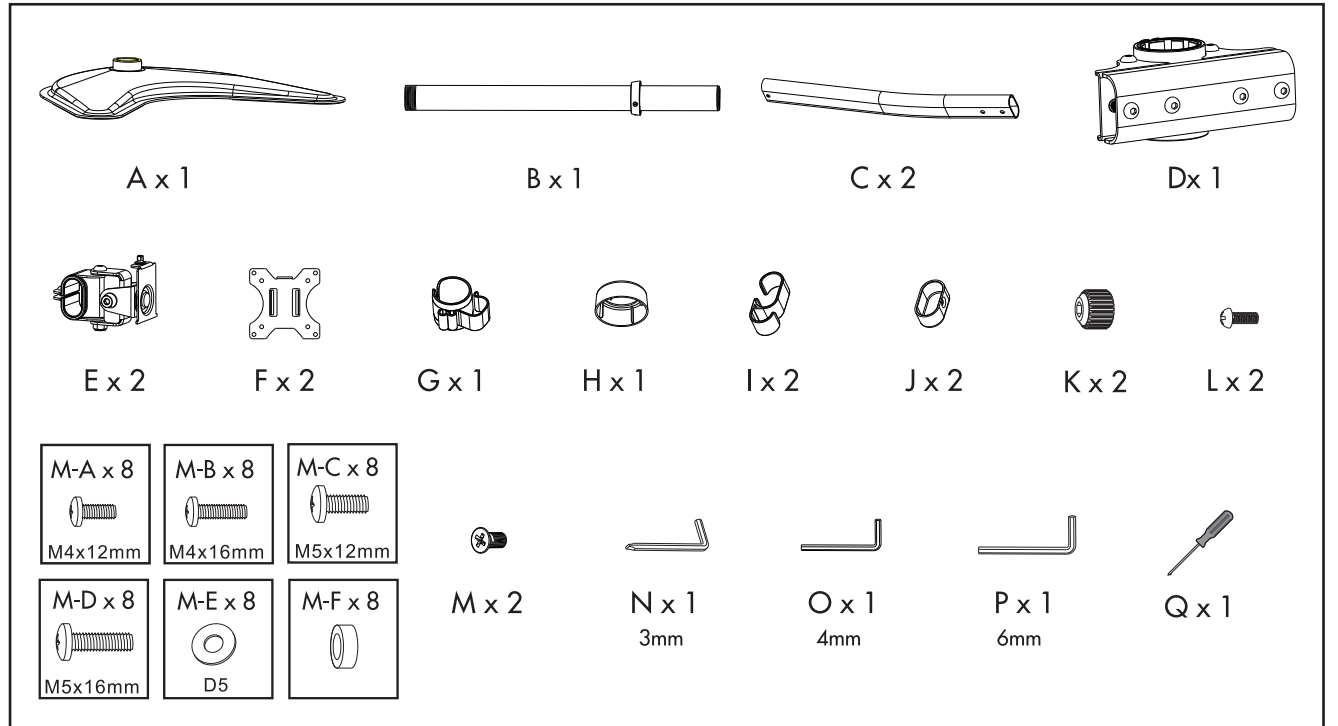

VESA
75x75
100x100

EACH
8 kg
17.6 lbs

27"

±30°

- General Precautions:
- Read and follow all instructions and warnings before use.
 - This product contains small items that could be a choking hazard if swallowed. Keep away from children.
 - Make sure the desk or mounting surface can support the combined weight of the mount and the screen.
 - Never exceed the maximum load capacity of 17.6 lbs. (8 kg).
 - Check joint parts every two months to make sure the screws have not loosened.
 - This product is intended for indoor use only.