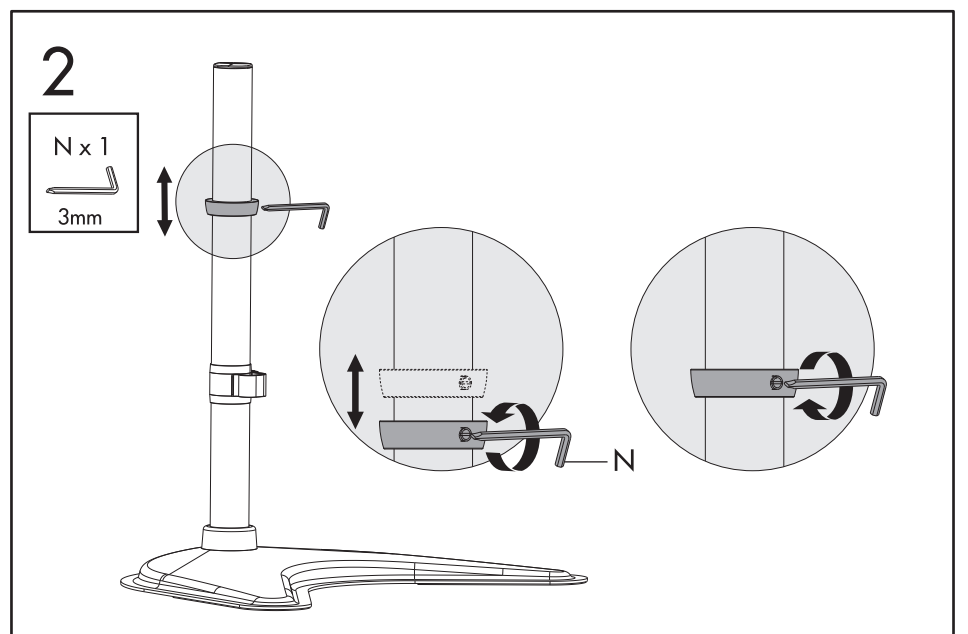

VESA
75x75
100x100

EACH
8 kg
17.6 lbs

27"

±30°

- General Precautions:
- Read and follow all instructions and warnings before use.
 - This product contains small items that could be a choking hazard if swallowed. Keep away from children.
 - Make sure the desk or mounting surface can support the combined weight of the mount and the screen.
 - Never exceed the maximum load capacity of 17.6 lbs. (8 kg).
 - Check joint parts every two months to make sure the screws have not loosened.
 - This product is intended for indoor use only.