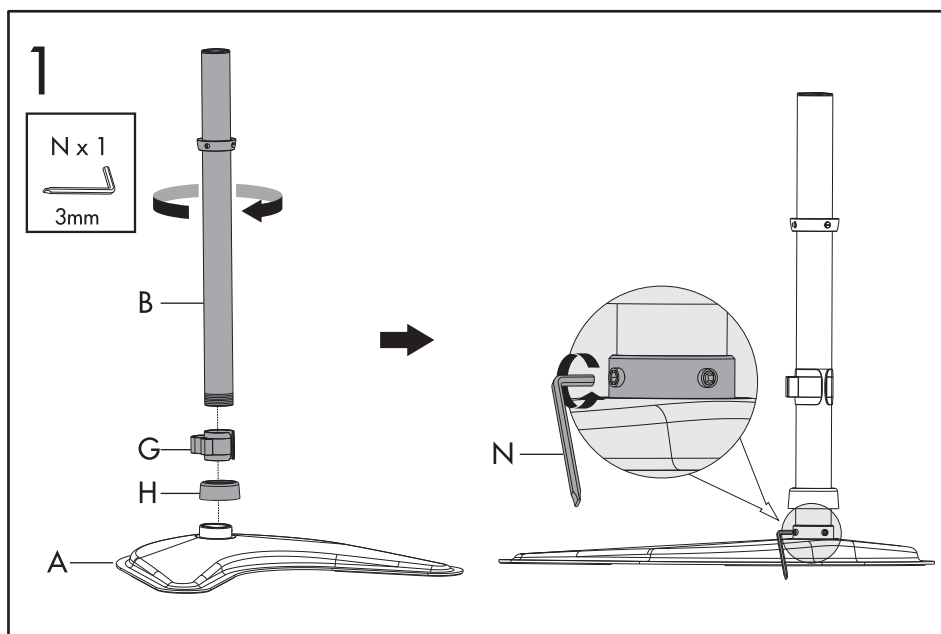

VESA
75x75
100x100

EACH
8 kg
17.6 lbs

27"

±30°

- General Precautions:
- Read and follow all instructions and warnings before use.
 - This product contains small items that could be a choking hazard if swallowed. Keep away from children.
 - Make sure the desk or mounting surface can support the combined weight of the mount and the screen.
 - Never exceed the maximum load capacity of 17.6 lbs. (8 kg).
 - Check joint parts every two months to make sure the screws have not loosened.
 - This product is intended for indoor use only.