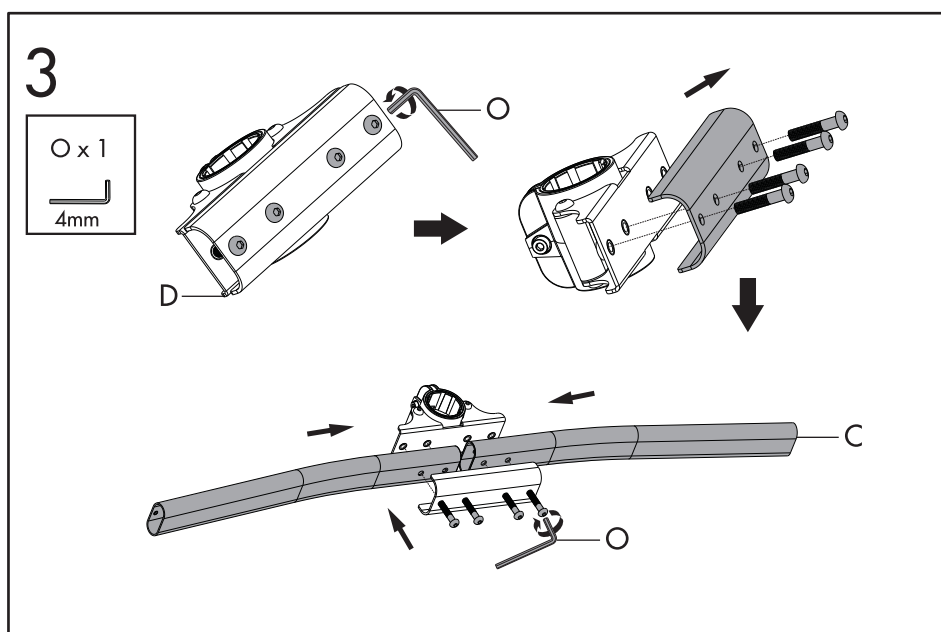

VESA
75x75
100x100

EACH
8 kg
17.6 lbs

27"

±30°

- General Precautions:
- Read and follow all instructions and warnings before use.
 - This product contains small items that could be a choking hazard if swallowed. Keep away from children.
 - Make sure the desk or mounting surface can support the combined weight of the mount and the screen.
 - Never exceed the maximum load capacity of 17.6 lbs. (8 kg).
 - Check joint parts every two months to make sure the screws have not loosened.
 - This product is intended for indoor use only.