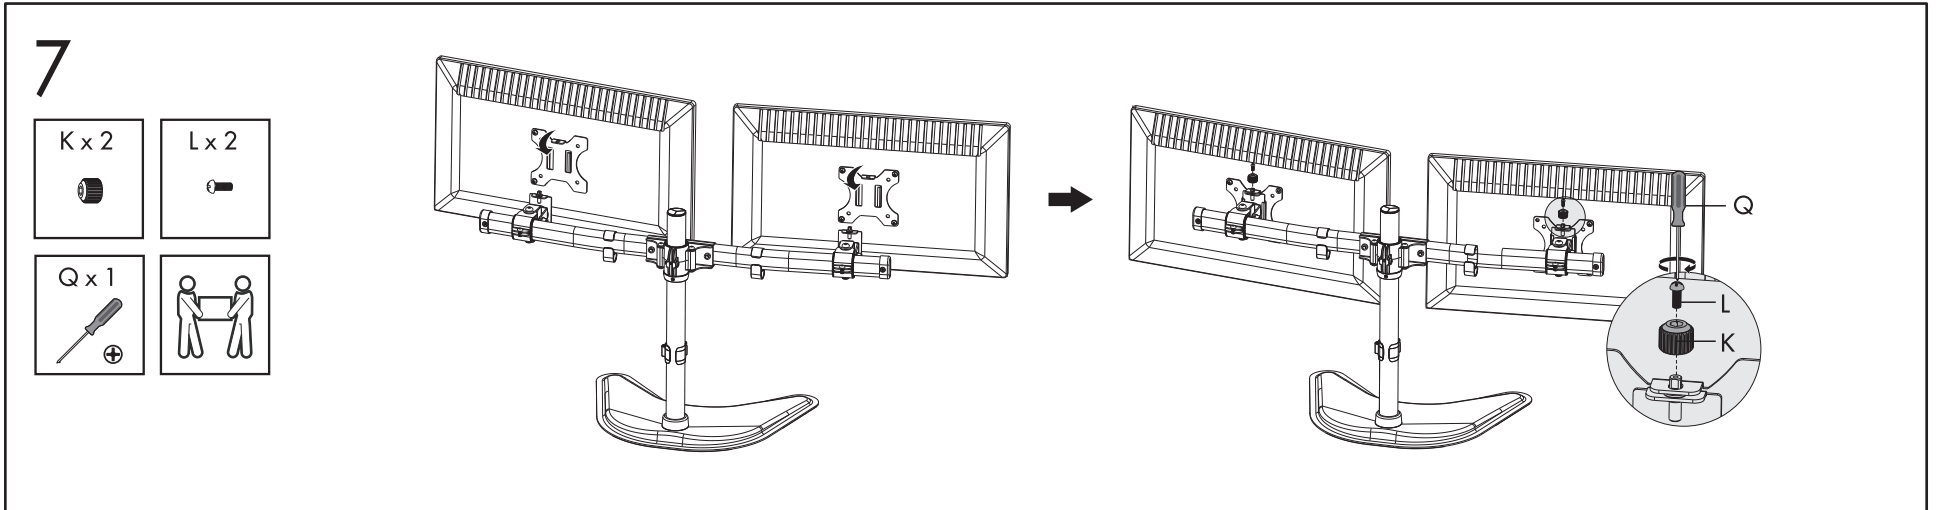

VESA
75x75
100x100

EACH
8 kg
17.6 lbs

27"

±30°

- General Precautions:
- Read and follow all instructions and warnings before use.
 - This product contains small items that could be a choking hazard if swallowed. Keep away from children.
 - Make sure the desk or mounting surface can support the combined weight of the mount and the screen.
 - Never exceed the maximum load capacity of 17.6 lbs. (8 kg).
 - Check joint parts every two months to make sure the screws have not loosened.
 - This product is intended for indoor use only.