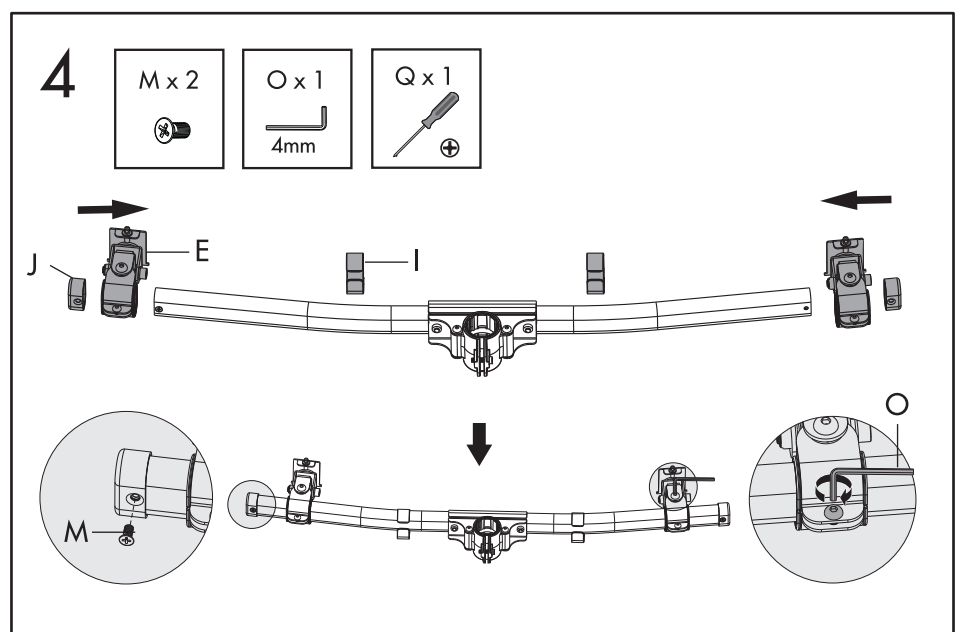

VESA
75x75
100x100

EACH
8 kg
17.6 lbs

27"

±30°

- General Precautions:
- Read and follow all instructions and warnings before use.
 - This product contains small items that could be a choking hazard if swallowed. Keep away from children.
 - Make sure the desk or mounting surface can support the combined weight of the mount and the screen.
 - Never exceed the maximum load capacity of 17.6 lbs. (8 kg).
 - Check joint parts every two months to make sure the screws have not loosened.
 - This product is intended for indoor use only.