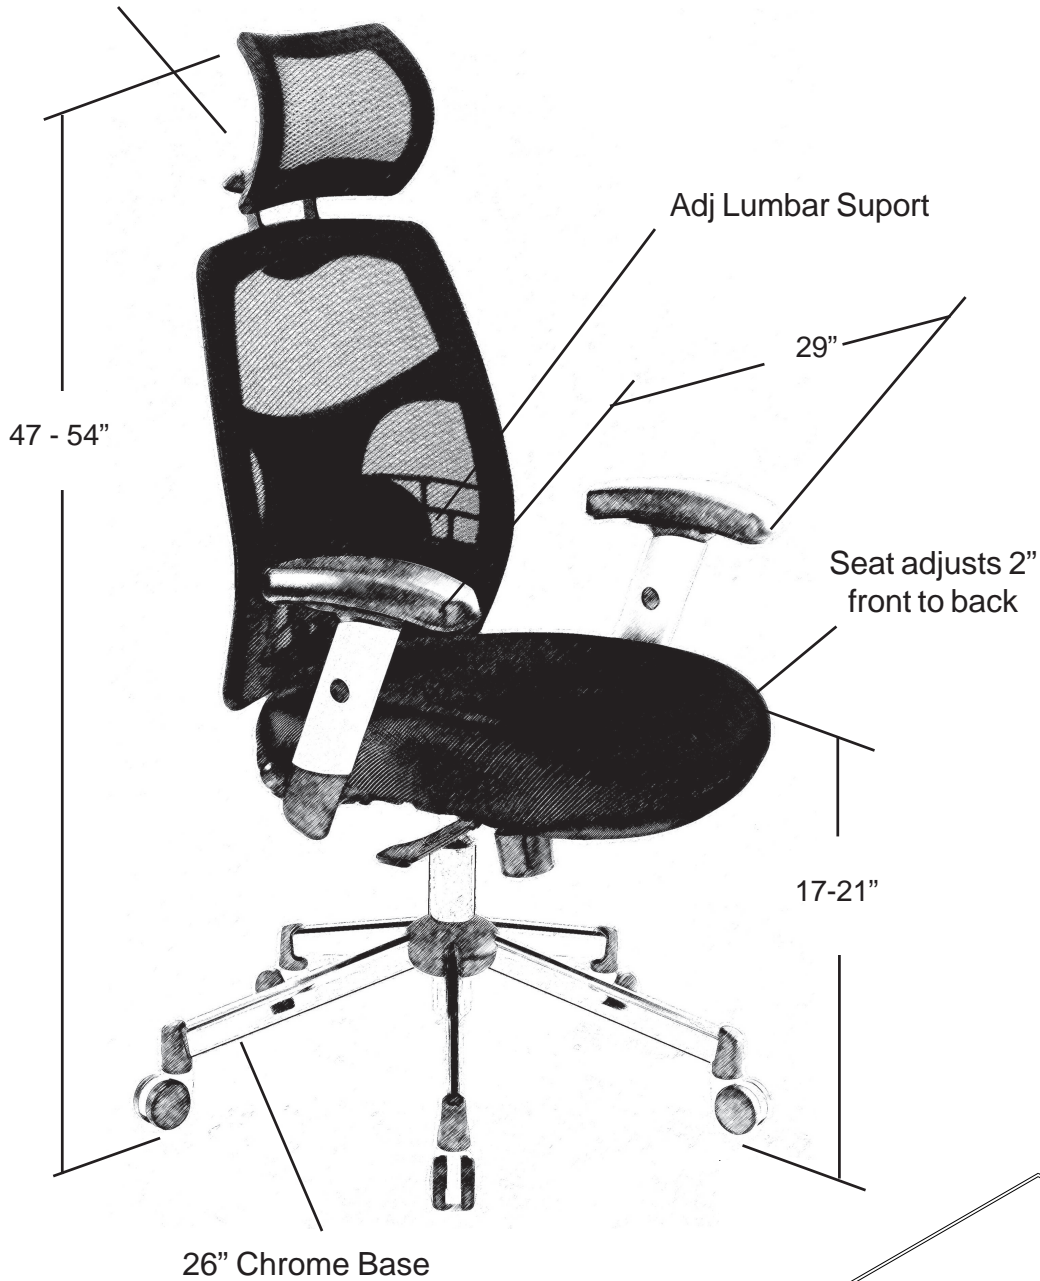

We've Got Your Back[®]

#34434 Ergo-Executive

Adjust Height & Angle
of Headrest

Shipping Information
0.5 Cubic Feet
7.0 lbs.