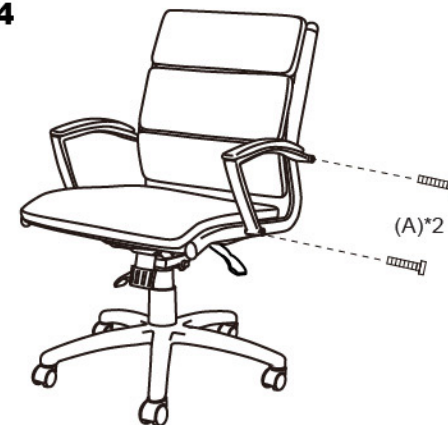

**IMPORTANT NOTICE:  
HARDWARE PACKAGE IS ATTACHED  
ON THE BOTTOM OF SEAT CUSHION.**

MODEL: B9471 B9476

(1)X1

(2)X5

(3)X1

(4)X1

(5)X1(L)X1(R)

(A)\*4

M8\*45 Arm Screws

(B)\*1

Allen Key

1

2

3

4

**Insert and loosely tighten all screws. When assembly is completed, fully tighten all screws before using. This chair is only intended for sitting. Any other use will void the warranty.**