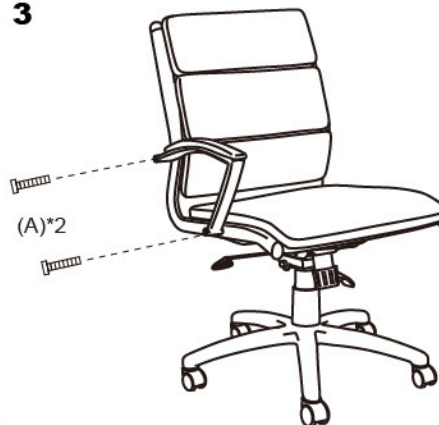

**IMPORTANT NOTICE:  
HARDWARE PACKAGE IS ATTACHED  
ON THE BOTTOM OF SEAT CUSHION.**

MODEL: B9471 B9476

(1)X1

(2)X5

(3)X1

(4)X1

(5)X1(L)X1(R)

(A)\*4

M8\*45 Arm Screws

(B)\*1

Allen Key

1

2

3

4

**Insert and loosely tighten all screws. When assembly is completed, fully tighten all screws before using. This chair is only intended for sitting. Any other use will void the warranty.**