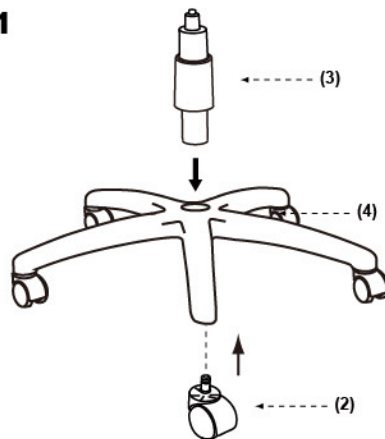

**IMPORTANT NOTICE:  
HARDWARE PACKAGE IS ATTACHED  
ON THE BOTTOM OF SEAT CUSHION.**

MODEL: B9471 B9476

(1)X1

(2)X5

(3)X1

(4)X1

(5)X1(L)X1(R)

(A)\*4

M8\*45 Arm Screws

(B)\*1

Allen Key

1

2

3

4

**Insert and loosely tighten all screws. When assembly is completed, fully tighten all screws before using. This chair is only intended for sitting. Any other use will void the warranty.**