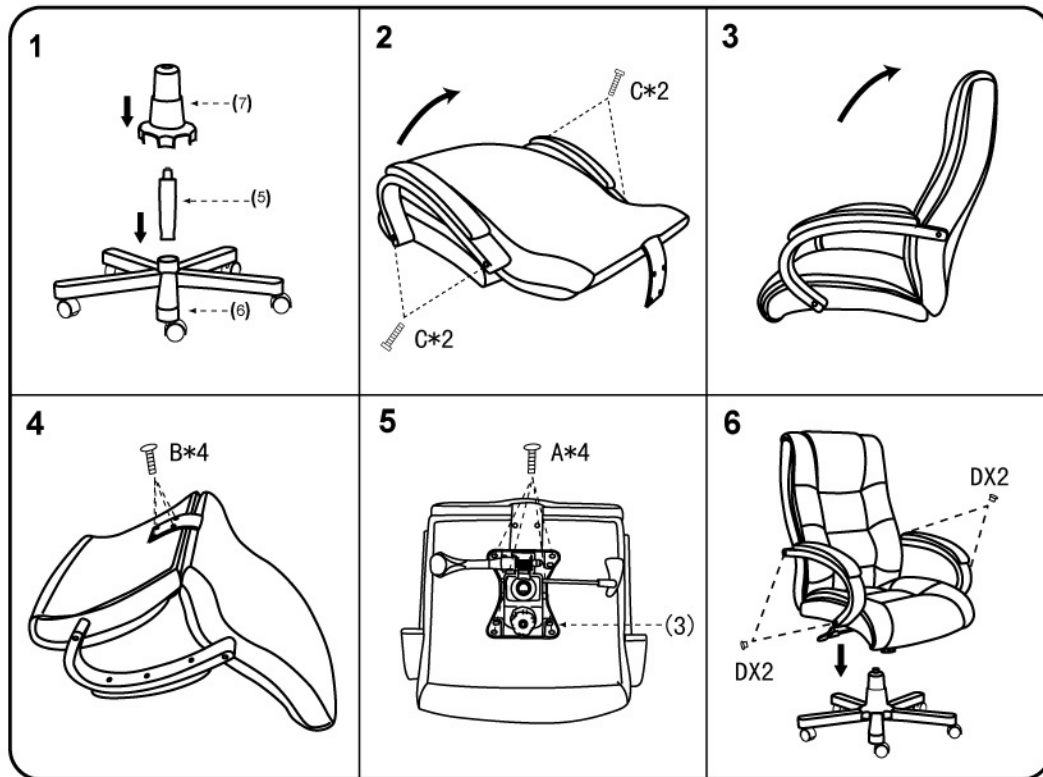

Please unscrew all hardware from cushion before assembly.
 Por favor de destornillar todos los tornillos del cojín antes de ensamblar la silla.

MODEL: AELD72 AELD62 B8991 B8996

(1)x1	(2)x1	(3)x1 (L)x1 (R)
		
Back	Seat	Left & Right Arm
(4)x 1	(5)x1	(6)x1
		
Mechanism	Gas Lift	WB031 Wood Base
(7)x 1	<p>Customer Service Hotline: 1-866-598-5036</p> <p>For further assembly instructions, please visit our website at www.ariaoffice.com</p>	
		
Gas Lift Cover		
(A)x4		M8*22 MECHANISM
(B)x4		M6*30 L-bar
(C)x4		M6*55 ARM
(D)x4		INSERT CAPS

Insert and loosely tighten all screws. When assembly is completed, fully tighten all screws before using. This chair is only intended for sitting. Any other use will void the warranty.