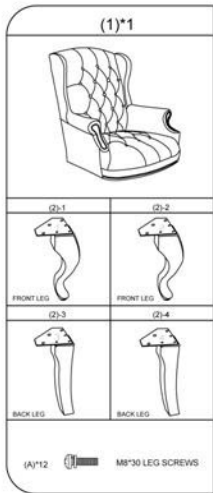

**Please unscrew all hardware from cushion before assembly.**  
**Por favor de destornillar todos los tornillos del cojín antes de ensamblar la silla.**

Model: B809 H1QA

Insert and loosely tighten all screws. When assembly is completed, fully tighten all screws before using. This chair is only intended for sitting. Any other use will void the warranty.