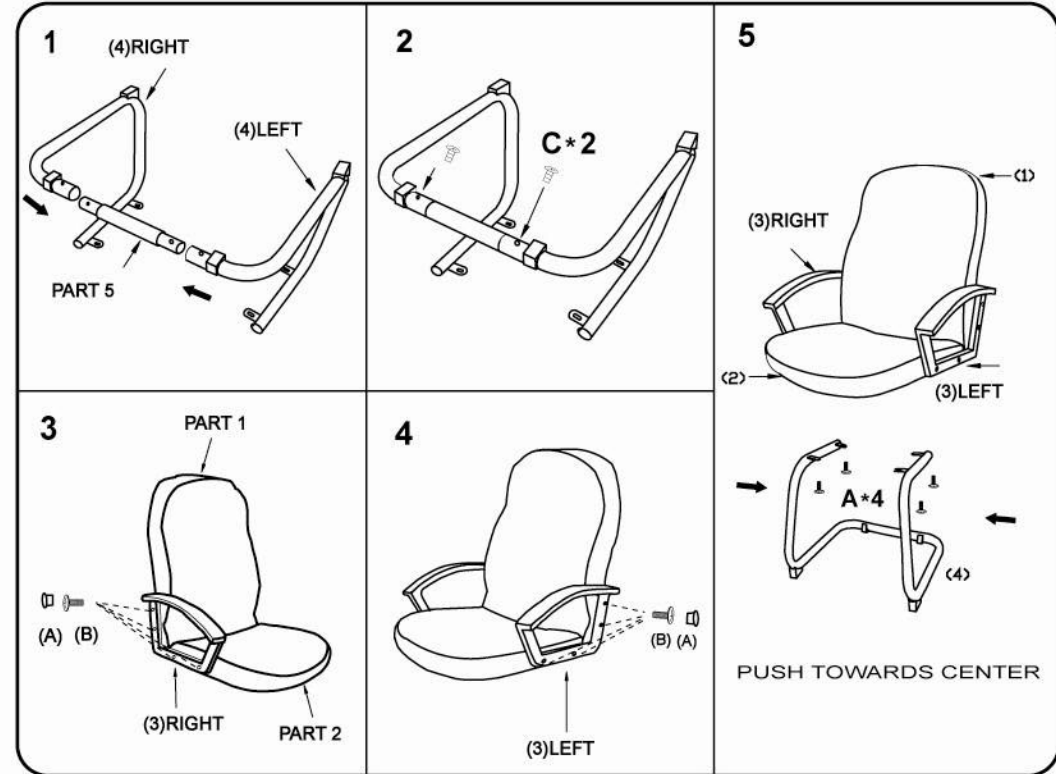

MODEL : □ B8109 □ B8309 □ B8509 □ B7309  
 □ B7909 □ B7709 □ B7519 □ B7209 □ B7809

(1)x1	(2)x1	(3)x1 (L)x1 (R)
		
(4)x 1	(5)x1	
		

**Customer Service  
 Hotline:**

**1-800-593-1888**

**Please unscrew all screws from cushion before assembly.**

- (A)\*12  **M6 \* 25 Arm Screw**
- (B)\*8  **Arm Cap**
- (C)\*2  **M6 \* 8**

It is important to assemble all parts so that the directional "Arrows" point in the same direction. Make certain that all screws are FULLY tightened before using the chair. Each month, check all screws and tighten any that may have loosened.