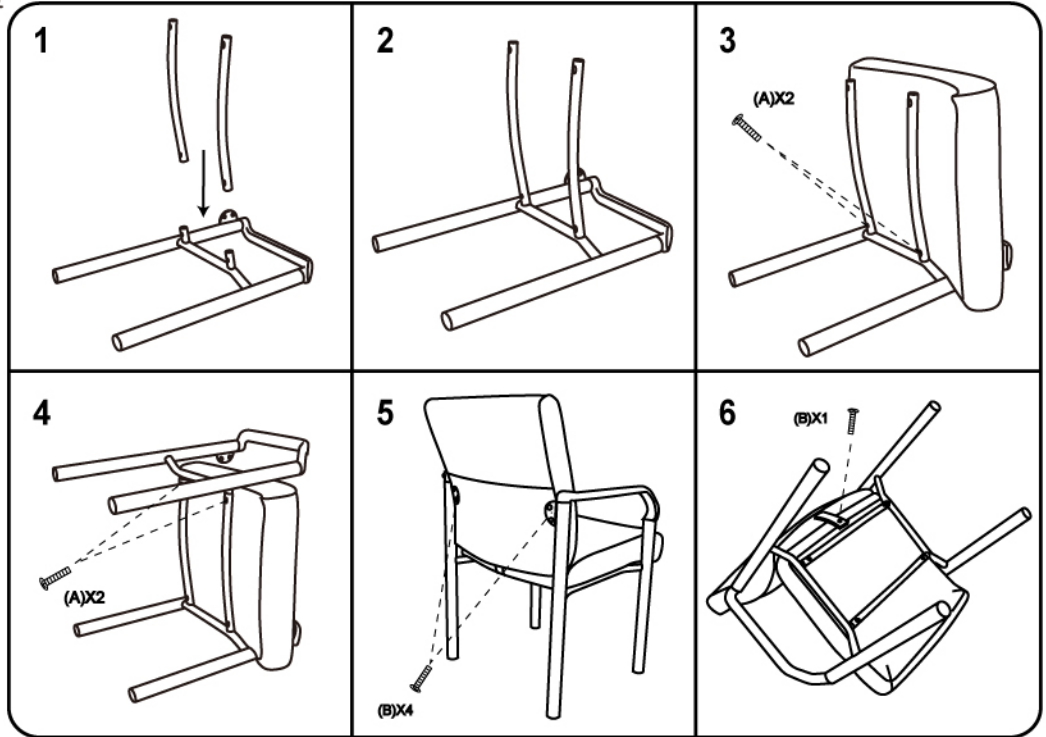

Please unscrew all hardware from cushion before assembly.
Por favor de destornillar todos los tornillos del cojín antes de ensamblar la silla.

B689

(1)X1	(2)X1	(3)X1 (L)X1 (R)
		
Back	Seat	Right Frame Left Frame
(4)X2		
		
Connecting Bar		
(A)x4		M6*36 SEAT SCREW
(B)x5		M6*25 BACK SCREW

Insert and loosely tighten all screws. When assembly is completed, fully tighten all screws before using. This chair is only intended for sitting. Any other use will void the warranty.

Adjust glides at the bottom of each leg to prevent chair from wobbling.