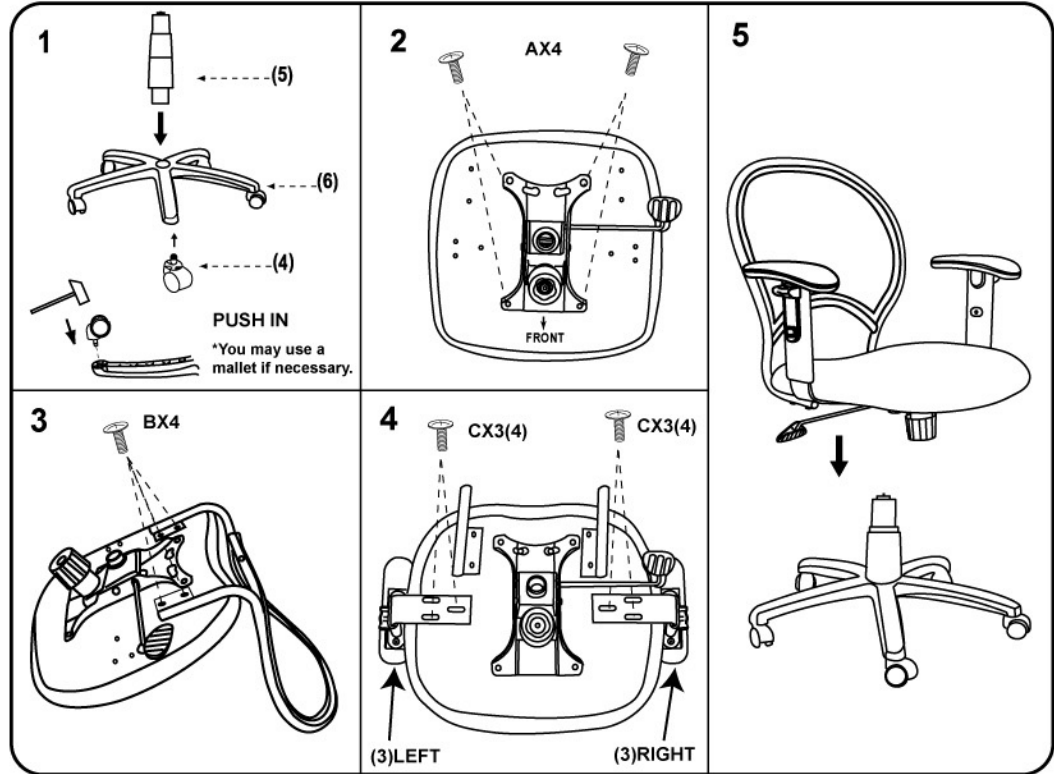

Please unscrew all hardware from cushion before assembly.

Por favor de destornillar todos los tornillos del cojín antes de ensamblar la silla.

MODEL: B6205 B6206 B6207

(1)x1  Back	(2)x1  Seat	(3)x1 (L)x1 (R)  B6206 / B6207 Arms
(4)x 5  Caster	(5)x1  Gas Lift W/ Cover	(6)x1  25" Nylon Base
(7)x 1  Mechanism	<p>Customer Service Hotline: 1-800-593-1888</p> <p>For further assembly instructions, please visit our website at www.boschair.com</p>	

MODEL: B6206		MODEL: B6207	
Ax4 	M8X22 Mechanism Screws	Ax4 	M8X22 Mechanism Screws
Bx4 	M6X22 Back Bar Screws	Bx4 	M6X22 Back Bar Screws
Cx6 	M6X22 Arm Screws	Cx8 	M6X30 Arm Screws

Insert and loosely tighten all screws. When assembly is completed, fully tighten all screws before using. This chair is only intended for sitting. Any other use will void the warranty.