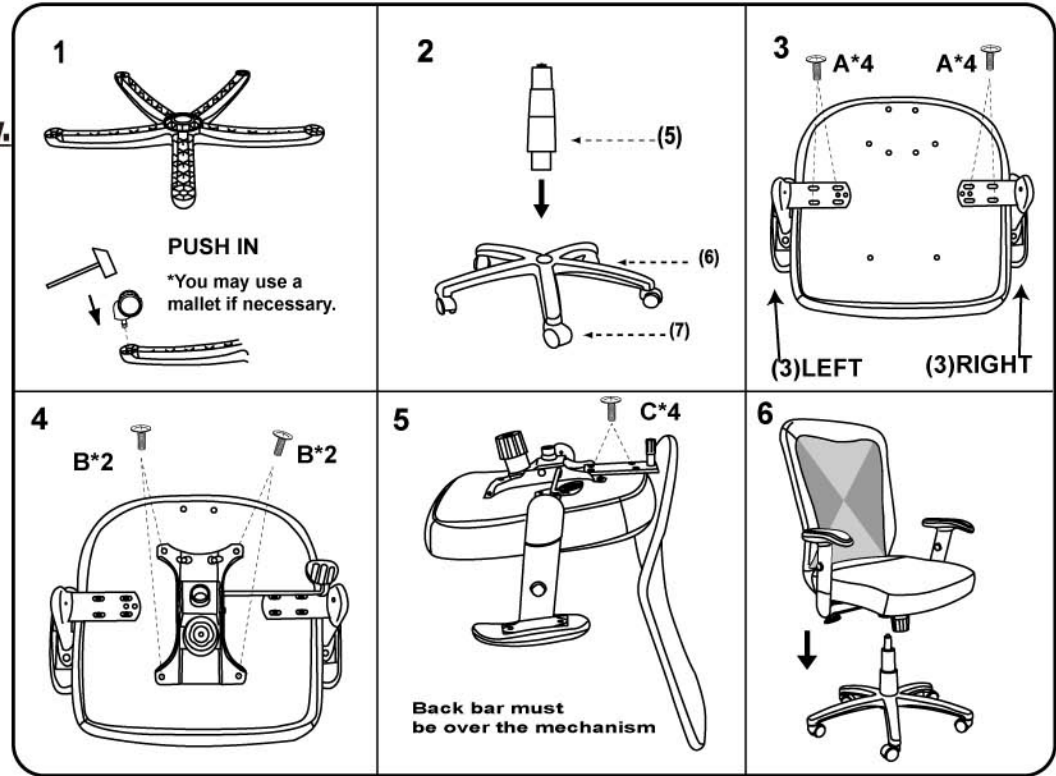

# MODEL : B580

**Please unscrew all hardware from cushion before assembly.**  
**Por favor de destornillar todos los tornillos del cojín antes de ensamblar la silla.**

(1)x1  TU580-B / Back	(2)x1  TU580-S / Seat	(3)x1 (L)x1 (R)  TU058 / Right & Left Arm
(4)x1  TU001-Mechanism	(5)x1  TU026-Gas Lift	(6)x1  TU005-Five Star Base
(7)x5  TU015-Casters	(A)X8  M6X30 Arm Screws (B)X4  M8X22 Mechanism Screws (C)X4  M8X30 Back Bar Screws	

Insert and loosely tighten all screws. When assembly is completed, fully tighten all screws before using. This chair is only intended for sitting. Any other use will void the warranty.

**Customer Service Hotline: 1-800-593-1888**  
**For further assembly instructions,**  
**please visit our website at [www.bosschair.com](http://www.bosschair.com)**