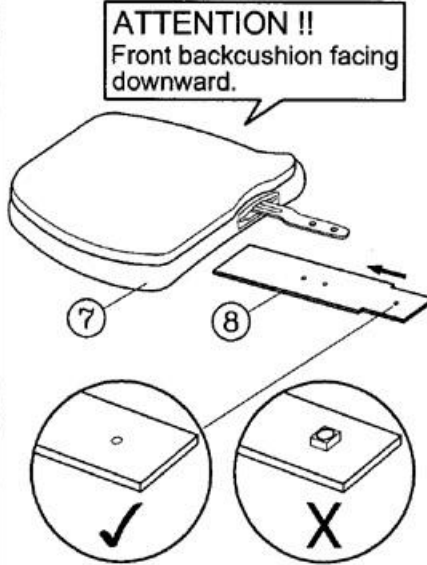

STEP 2.

STEP 3.