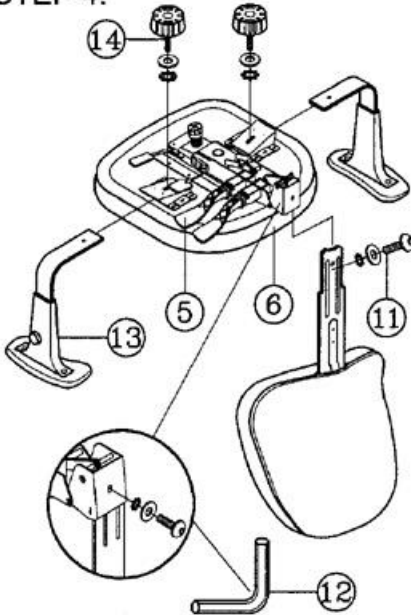

STEP 4.

- **B** Back Angle Adjustment Lever
- **C** Combination Seat / Back Angle Adjustment Lever with Infinite Lock
- **D** Seat Height Adjustment Lever
- **E** Tension Adjustment Knob
- **F** Forward Tilt Lever

PREVENTIVE MAINTENANCE AND WARNING!

- USE THIS PRODUCT ONLY FOR SEATING ONE PERSON AT A TIME.
- DO NOT USE THIS CHAIR AS A STEP STOOL / LADDER.
- DO NOT SIT ON ANY PART OF THE CHAIR EXCEPT THE SEAT.
- DO NOT USE CHAIR ON UNEVEN FLOOR SURFACES.
- DO NOT USE CHAIR UNLESS ALL BOLTS , SCREWS AND KNOBS ARE TIGHT . AT LEAST EVERY SIX MONTHS , CHECK ALL BOLTS , SCREWS AND KNOBS TO BE SURE THEY ARE TIGHT.
- IF ANY PARTS ARE MISSING , BROKEN , DAMAGED OR WORN , STOP USE OF THE PRODUCT UNTIL REPAIRS ARE MADE USING FACTORY AUTHORIZED PARTS.
- DISPOSE OF PACKAGING PROPERLY . PLASTIC BAG IS NOT A TOY . DO NOT USE PLASTIC BAG AS HEAD COVERING - IT MAY CAUSE SUFFOCATION.
- FAILURE TO FOLLOW THESE WARNINGS COULD RESULT IN SERIOUS INJURY.

49802A / LM59802A