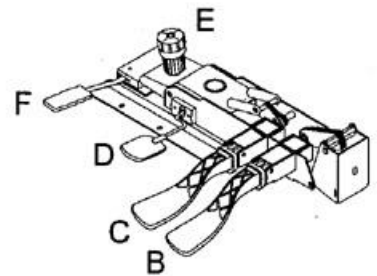

STEP 4.

- **B** Back Angle Adjustment Lever
- **C** Combination Seat / Back Angle Adjustment Lever with Infinite Lock
- **D** Seat Height Adjustment Lever
- **E** Tension Adjustment Knob
- **F** Forward Tilt Lever

PREVENTIVE MAINTENANCE AND WARNING!

- USE THIS PRODUCT ONLY FOR SEATING ONE PERSON AT A TIME.
- DO NOT USE THIS CHAIR AS A STEP STOOL / LADDER.
- DO NOT SIT ON ANY PART OF THE CHAIR EXCEPT THE SEAT.
- DO NOT USE CHAIR ON UNEVEN FLOOR SURFACES.
- DO NOT USE CHAIR UNLESS ALL BOLTS , SCREWS AND KNOBS ARE TIGHT . AT LEAST EVERY SIX MONTHS , CHECK ALL BOLTS , SCREWS AND KNOBS TO BE SURE THEY ARE TIGHT.
- IF ANY PARTS ARE MISSING , BROKEN , DAMAGED OR WORN , STOP USE OF THE PRODUCT UNTIL REPAIRS ARE MADE USING FACTORY AUTHORIZED PARTS.
- DISPOSE OF PACKAGING PROPERLY . PLASTIC BAG IS NOT A TOY . DO NOT USE PLASTIC BAG AS HEAD COVERING - IT MAY CAUSE SUFFOCATION.
- FAILURE TO FOLLOW THESE WARNINGS COULD RESULT IN SERIOUS INJURY.

49802A / LM59802A