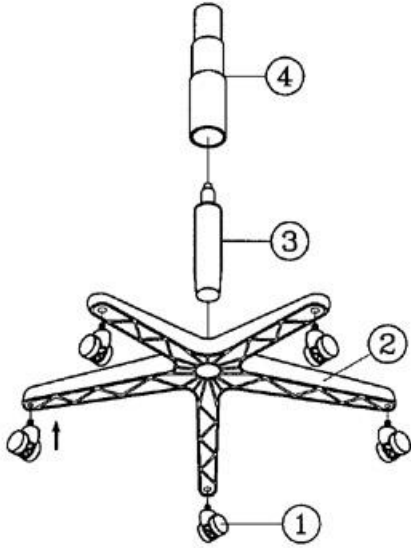

ASSEMBLY INSTRUCTION

Remove all items from the carton . Verify all pieces before assembly.

PART LIST

KEY QTY	DESCRIPTION	KEY QTY	DESCRIPTION	KEY QTY	DESCRIPTION	
1	5	Caster	6	1	Seat	
2	1	Base	7	1	Backrest	
3	1	Seat Post	8	1	Backrest Post	
4	1	Seat Post Cover	9	2	Backrest Screw	
5	1	Mechanism	10	1	M5 Size Allen Wrench	
				11	1	Backrest Bolt + Washers
				12	1	M6 Size Allen Wrench
				13	2	Armrest
				14	2	Arm Width Adjustment Knob + Washers

STEP 1.