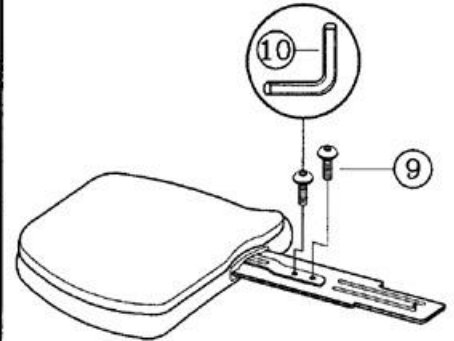

ASSEMBLY INSTRUCTION

Remove all items from the carton . Verify all pieces before assembly.

PART LIST

KEY QTY	DESCRIPTION	KEY QTY	DESCRIPTION	KEY QTY	DESCRIPTION	
1	5	Caster	6	1	Seat	
2	1	Base	7	1	Backrest	
3	1	Seat Post	8	1	Backrest Post	
4	1	Seat Post Cover	9	2	Backrest Screw	
5	1	Mechanism	10	1	M5 Size Allen Wrench	
				11	1	Backrest Bolt + Washers
				12	1	M6 Size Allen Wrench
				13	2	Armrest
				14	2	Arm Width Adjustment Knob + Washers

STEP 1.

STEP 2.

STEP 3.

STEP 4.

- **B** Back Angle Adjustment Lever
- **C** Combination Seat / Back Angle Adjustment Lever with Infinite Lock
- **D** Seat Height Adjustment Lever
- **E** Tension Adjustment Knob
- **F** Forward Tilt Lever

PREVENTIVE MAINTENANCE AND WARNING!

- USE THIS PRODUCT ONLY FOR SEATING ONE PERSON AT A TIME.
- DO NOT USE THIS CHAIR AS A STEP STOOL / LADDER.
- DO NOT SIT ON ANY PART OF THE CHAIR EXCEPT THE SEAT.
- DO NOT USE CHAIR ON UNEVEN FLOOR SURFACES.
- DO NOT USE CHAIR UNLESS ALL BOLTS , SCREWS AND KNOBS ARE TIGHT . AT LEAST EVERY SIX MONTHS , CHECK ALL BOLTS , SCREWS AND KNOBS TO BE SURE THEY ARE TIGHT.
- IF ANY PARTS ARE MISSING , BROKEN , DAMAGED OR WORN , STOP USE OF THE PRODUCT UNTIL REPAIRS ARE MADE USING FACTORY AUTHORIZED PARTS.
- DISPOSE OF PACKAGING PROPERLY . PLASTIC BAG IS NOT A TOY . DO NOT USE PLASTIC BAG AS HEAD COVERING - IT MAY CAUSE SUFFOCATION.
- FAILURE TO FOLLOW THESE WARNINGS COULD RESULT IN SERIOUS INJURY.

49802A / LM59802A